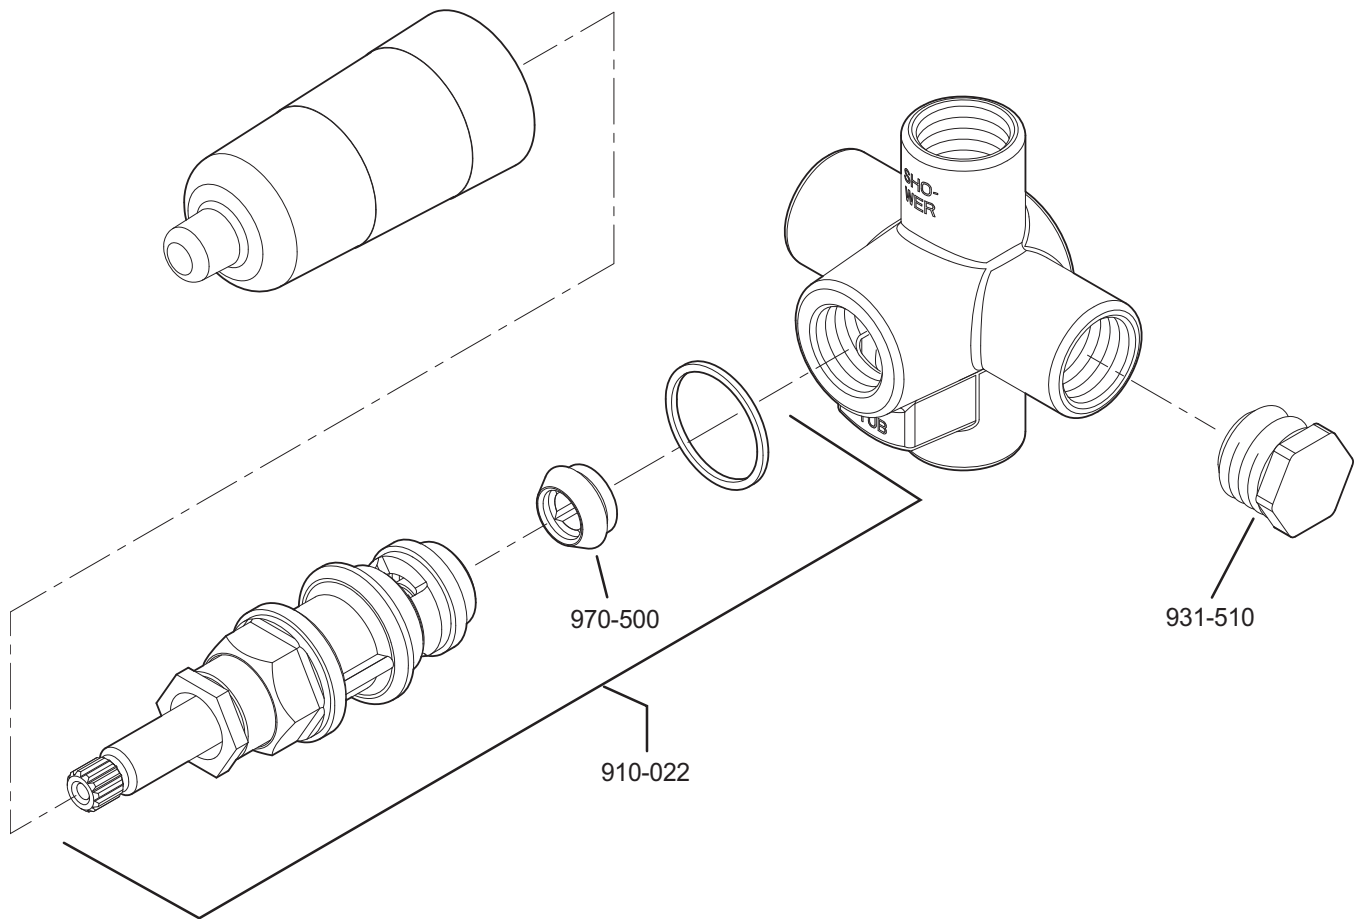

PARTS EXPLOSION

15 Series In-Wall Diverter Valve

FINISHES * Indicates Finish

A Polished Chrome	M Almond	U Rustic Bronze
B Black	N Antique Bronze	V PVD Polished Brass
E Rustic Pewter	P Polished Brass	W White
D PVD Polished Nickel	Q Satin Brass	Y Tuscan Bronze
J PVD Brushed Nickel	R Copper	Z Oil-Rubbed Bronze
K Satin Nickel	S Stainless Steel	
L Satin Stainless	T Biscuit	