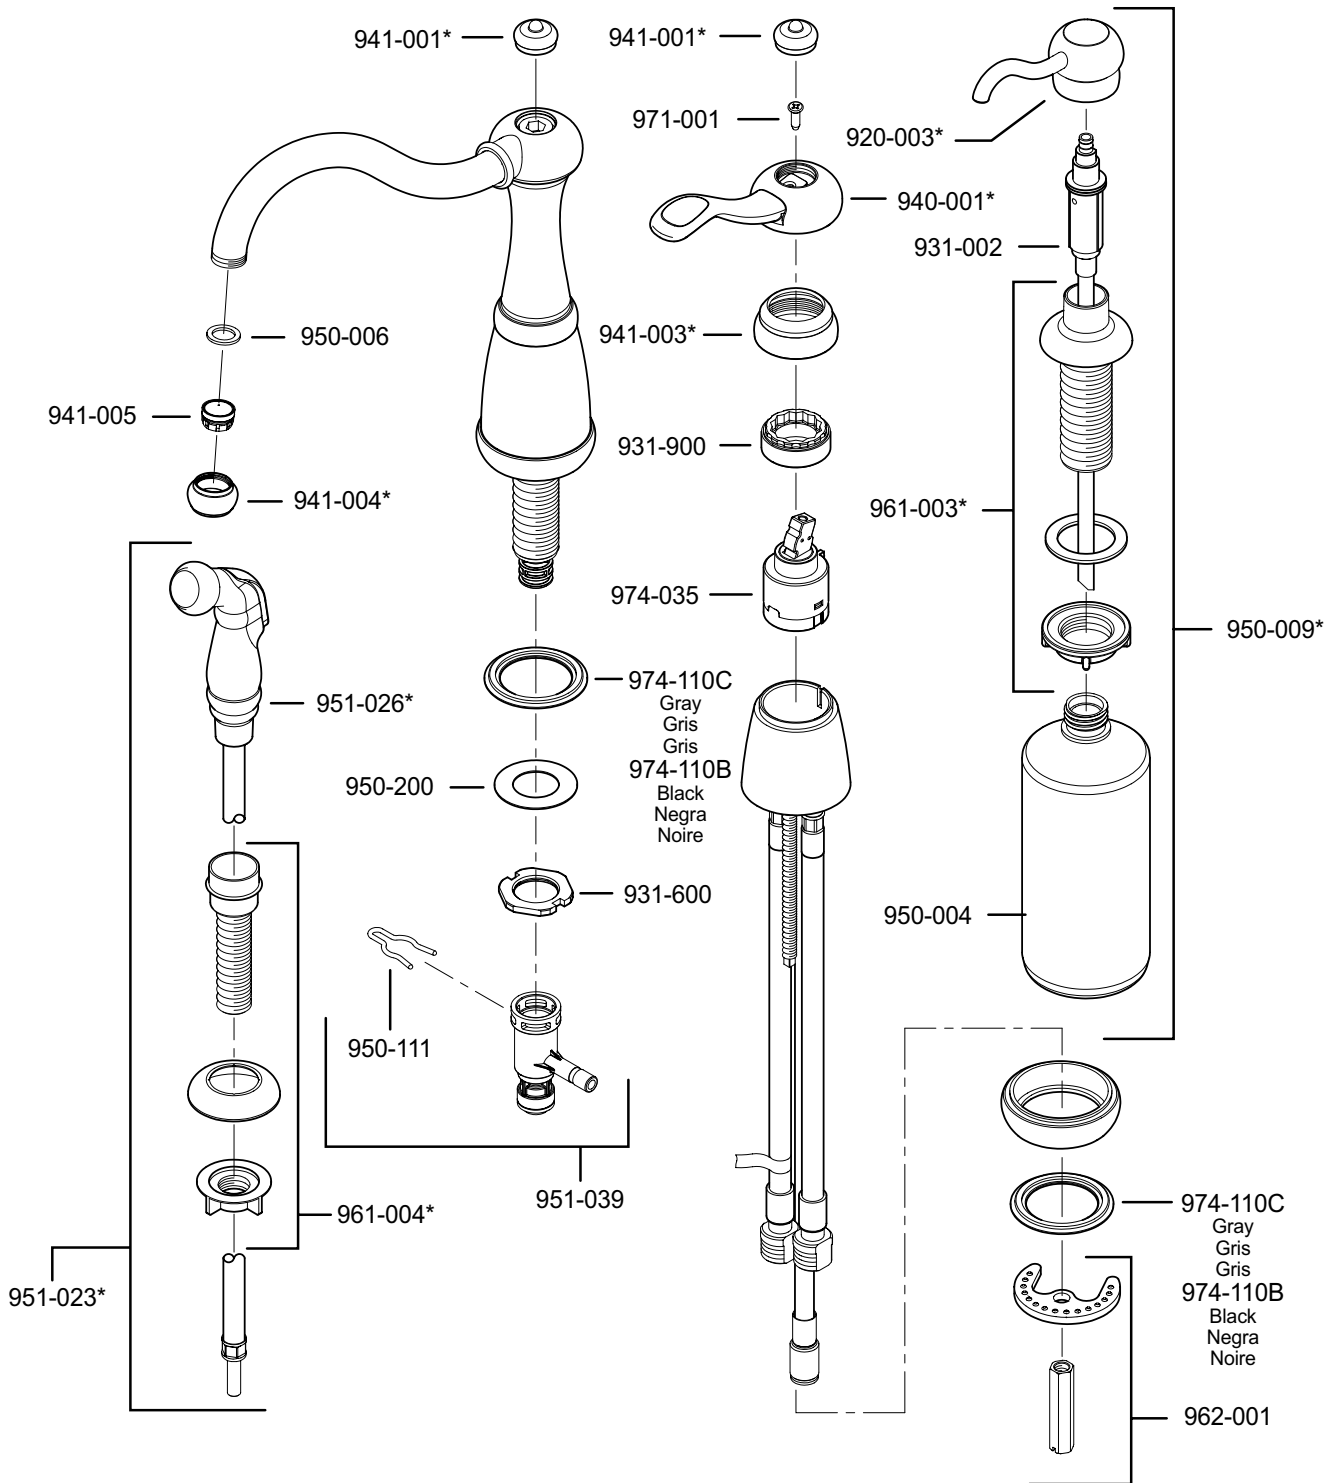

# PARTS EXPLOSION

## 26 Series Marielle™ Kitchen Faucet

**FINISHES \*** Indicates Finish

A Polished Chrome	L Satin Stainless	S Stainless Steel
B Black	M Almond	T Biscuit
E Rustic Pewter	N Antique Bronze	U Rustic Bronze
D PVD Polished Nickel	P Polished Brass	V PVD Polished Brass
J PVD Brushed Nickel	Q Satin Brass	W White
K Satin Nickel	R Copper	Z Oil-Rubbed Bronze

All finishes not available on all parts

**1-800-PFAUCET** [www.pricepfinder.com](http://www.pricepfinder.com)  
19701 DaVinci, Lake Forest, CA 92610

**Price Pfister®**  
Pf freshest Ideas in Pf faucets.