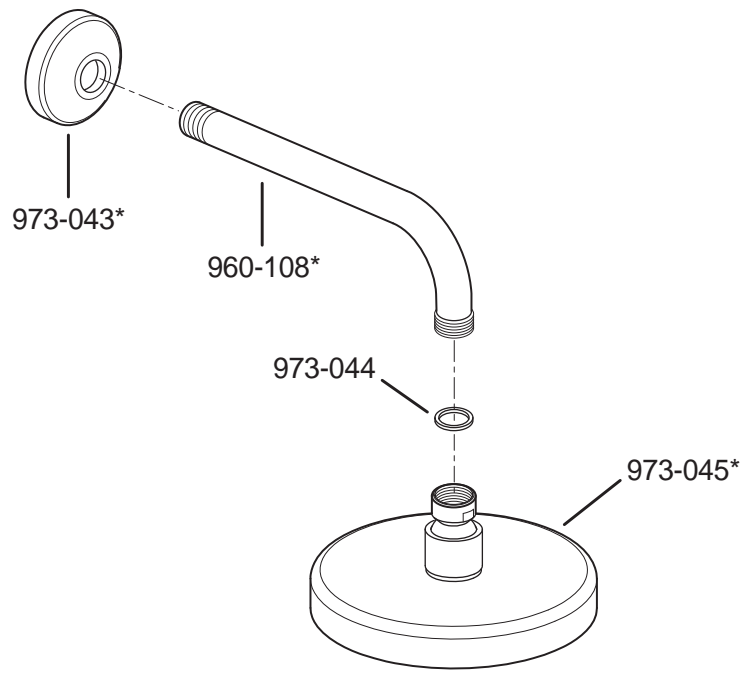

PARTS EXPLOSION

15 Series - 3/4" Shower System - Shower Head

**FINISHES \*** Indicates Finish

A Polished Chrome	M Almond	U Rustic Bronze
B Black	N Antique Bronze	V PVD Polished Brass
E Rustic Pewter	P Polished Brass	W White
D PVD Polished Nickel	Q Satin Brass	Y Tuscan Bronze
J PVD Brushed Nickel	R Copper	Z Oil-Rubbed Bronze
K Satin Nickel	S Stainless Steel	
L Satin Stainless	T Biscuit	

All finishes not available on all parts

1-800-PFAUCET [www.pricepfister.com](http://www.pricepfister.com)  
 19701 DaVinci, Lake Forest, CA 92610

08/08/08

Price Pfister