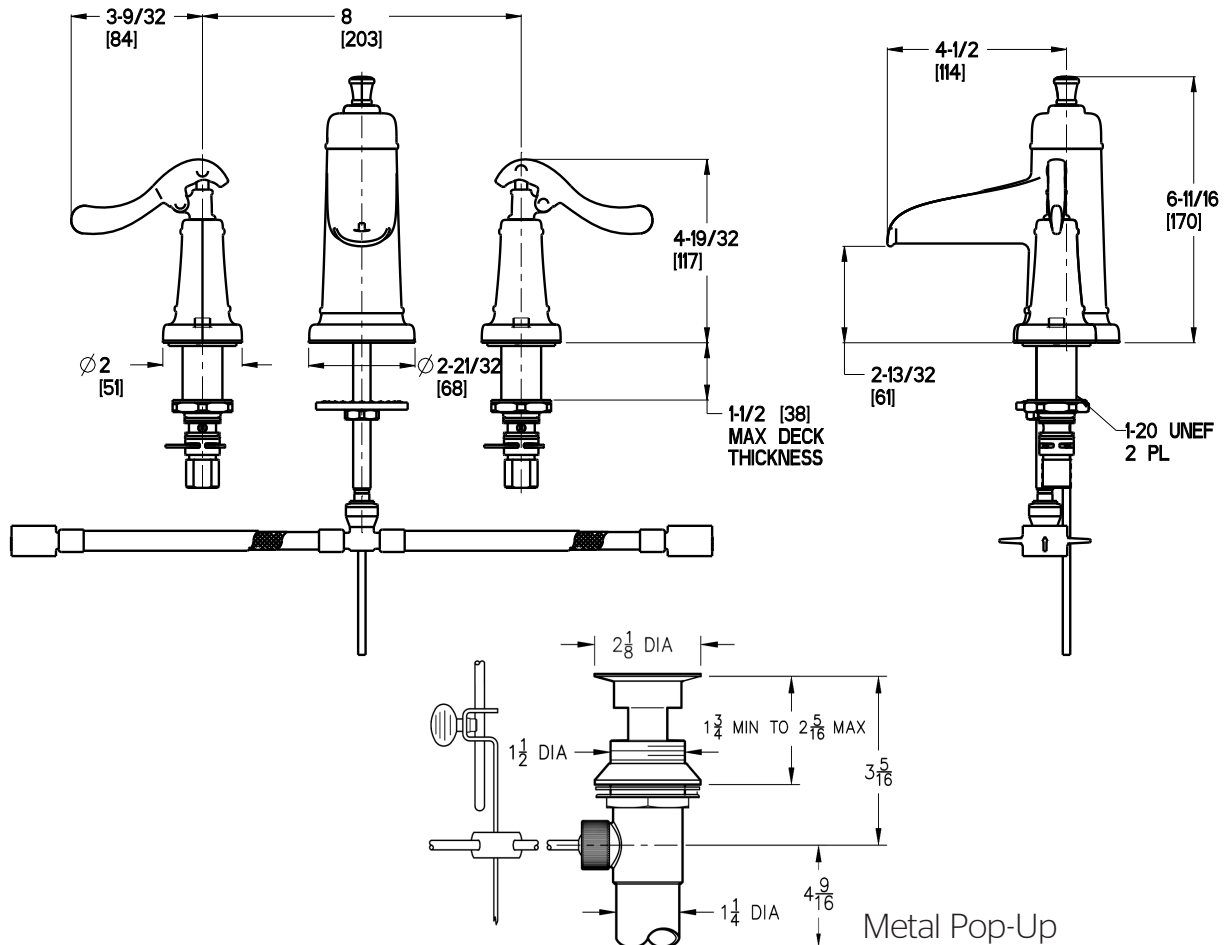

### Features

- MatchMakers® Accessories Available
- Complete Collection with Coordinating Roman Tub and Tub & Shower Options
- Solid Cast Brass Body and Spout
- Metal Lever Handles
- Includes Metal Supply Nuts
- 3-Hole Installation
- 8"-15" Variable Installation
- Metal Pop-Up
- Pforever Seal Ceramic Disc Valve
- Pforever Warranty®

## Dimensions

Ø1 Min to Ø1-1/2 Max. Deck Hole Openings