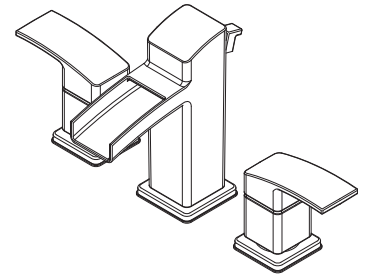

8"-15" Widespread Faucet

- | | |
|---|--|
| T49-DFOC Finish(C) <input type="checkbox"/> | GT49-DFOB Finish(B) <input type="checkbox"/> |
| T49-DFOK Finish(K) <input type="checkbox"/> | GT49-DFOC Finish(C) <input type="checkbox"/> |
| | GT49-DFOK Finish(K) <input type="checkbox"/> |

Specifications

Features

- Complete Collection with Coordinating Roman Tub and Tub & Shower Options
- Metal Lever Handles
- Accommodates up to 2-1/4" Deck Thickness
- Includes Metal Supply Nuts
- 3-Hole Installation
- Mounting Hardware Included
- Metal Pop-Up
- Decorative Polished Trough Spout
- 8" Fixed Body Installation
- Pforever Seal
- Pforever Warranty®

Dimensions