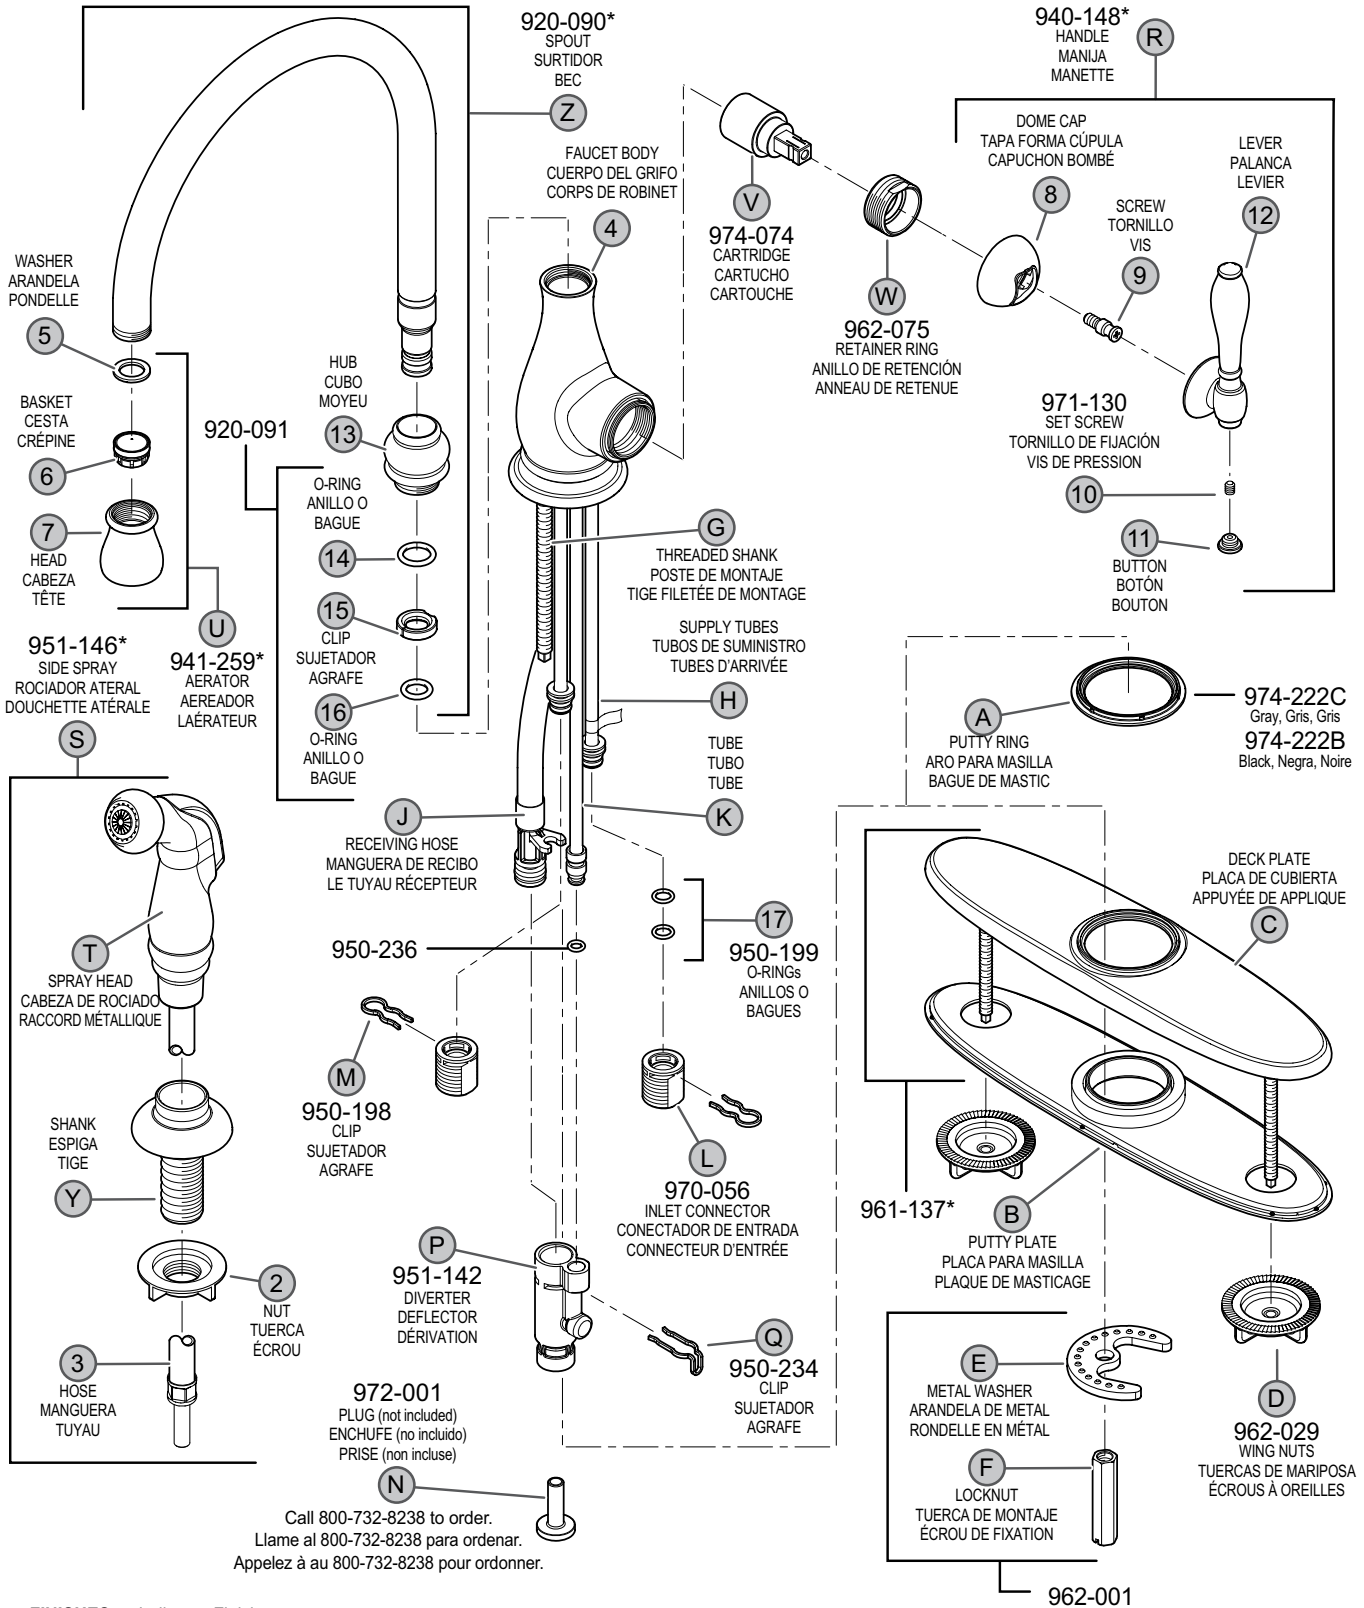

PARTS EXPLOSION

29 Series Alina™ Kitchen Faucet

Call 800-732-8238 to order.
 Llame al 800-732-8238 para ordenar.
 Appelez à au 800-732-8238 pour ordonner.

FINISHES * Indicates Finish

- | | | |
|------------------------------|--------------------------------|-----------------------------|
| A Polished Chrome | K Satin Nickel | U Rustic Bronze |
| B Black | L Satin Stainless Steel | V PVD Polished Brass |
| C Light Gray | P Polished Brass | W White |
| D PVD Polished Nickel | Q Fired Copper | Y Tuscan Bronze |
| E Rustic Pewter | R Antique Copper | AB Aged Brass |
| G Velvet Aged Bronze | S Stainless Steel | MC Midnight Chrome |
| J PVD Brushed Nickel | T Biscuit | |

All finishes not available on all parts

1-800-PFAUCET www.pricepfister.com
 19701 DaVinci, Lake Forest, CA 92610

11/29/10

Price Pfister