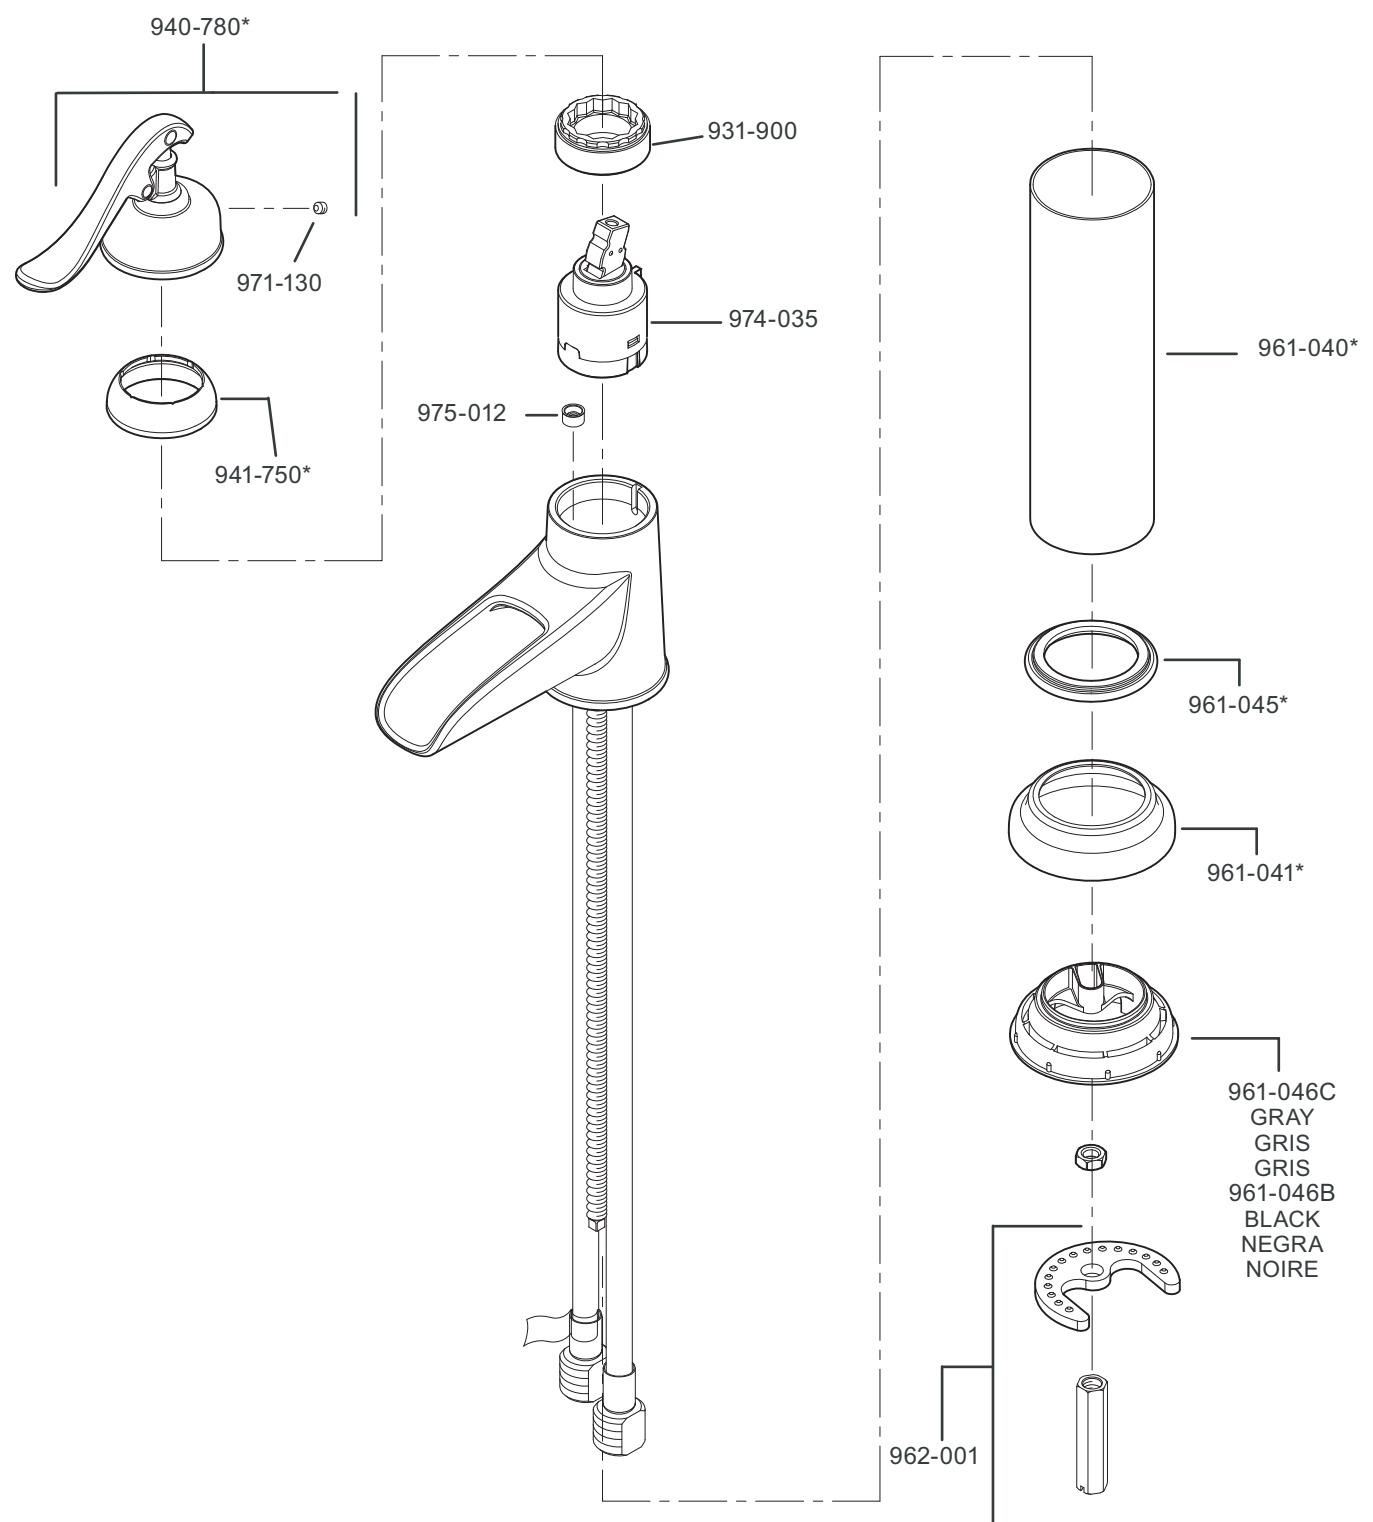

PARTS EXPLOSION

40 Series Ashfield™ Single Control Centerset Lavatory Faucet

FINISHES * Indicates Finish

A Polished Chrome	M Almond	U Rustic Bronze
B Black	N Antique Bronze	V PVD Polished Brass
E Rustic Pewter	P Polished Brass	W White
D PVD Polished Nickel	Q Satin Brass	Y Tuscan Bronze
J PVD Brushed Nickel	R Copper	Z Oil-Rubbed Bronze
K Satin Nickel	S Stainless Steel	
L Satin Stainless	T Biscuit	