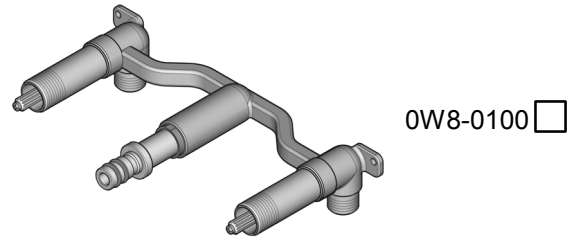

49 Series

KENZO™

Lavatory Faucet

Two-Handle

Wallmount

1/4 Turn Ceramic Disc Valves

Highlights

- 1/4 Turn Ceramic Disc Valves
- Fixed Underbody
- Pforever Warranty®

Code Compliance

Price Pfister products are designed and manufactured in compliance with the following standards and codes:

- IAPMO certified
- ASME A112.18.1
- CSA B125 certified
- ANSI A117.1 (Lever handles only)

Finishes	0W8-0100
Unfinished	X

Features	0W8-0100
Solid Brass Construction	X
8" Fixed Body	X
Valve Only	X
Step-By-Step Installation Instructions	X
Pforever Warranty®	X

For additional information, please contact your Price Pfister representative, or visit our website at www.pricepfister.com.

Project: _____

Contractor: _____

SS-0W8-01

1-800-PFAUCET www.pricepfister.com
19701 DaVinci, Lake Forest, CA 92610
07/17/08

Price Pfister®