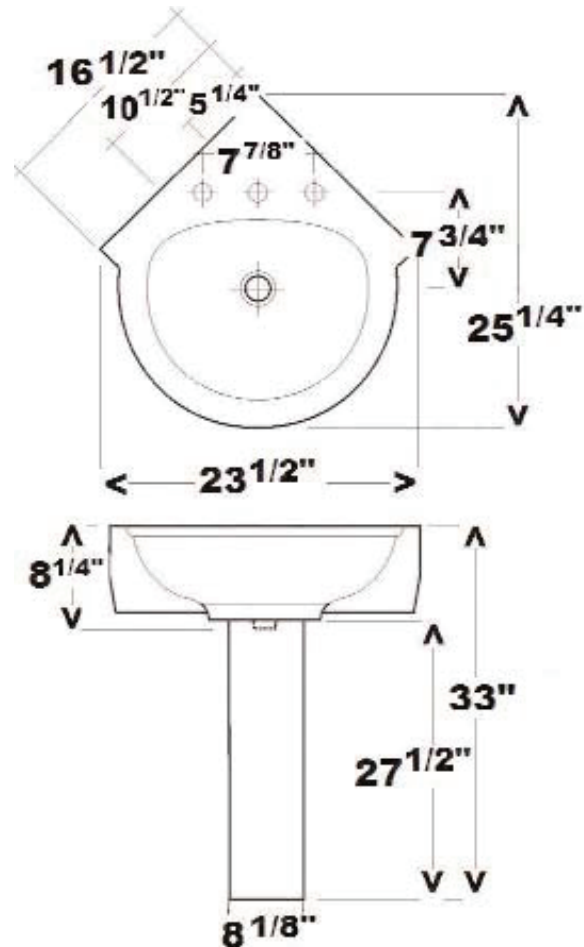

# EVOLUTION PEDESTAL LAVATORY

Model No.  
ECET CP

*World Imports*  
DECORATIVE PLUMBING

Faucet not included

W: 23 1/2"  
D: 25 1/4"  
H: 33"  
Flange: 1 5/8"

## Interior Dimensions:

Basin Interior: 16" x 13 1/2"  
Basin Depth: 6 1/2"  
Mount bolts height: 30 1/4"  
Mount holes cc: 1"  
Spout hole: 1 3/8"

## Colors:

WH White

Meets or exceeds the following specifications: ASME A112.19.2 2008 and CSA B45.1-08 for ceramic plumbing fixtures.

Dimensions of fixture are nominal and may vary within the range of tolerances established by ASMEI Standard A112.19.2-2008. Dimensions and specifications subject to change without notice.