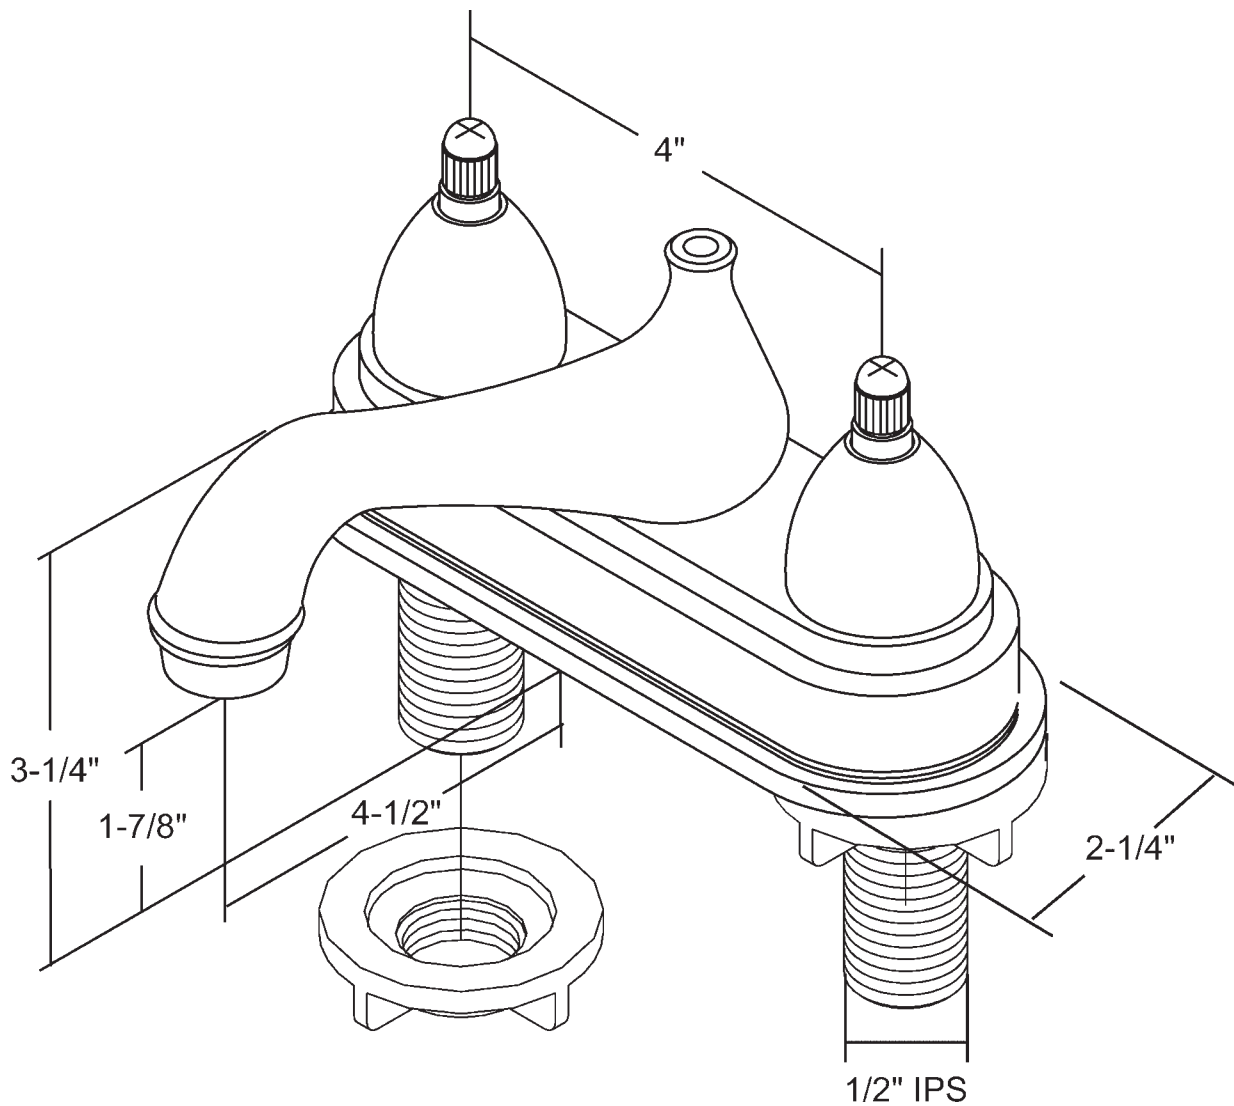

Specification for CS01 - CS05

4" Centerset

With Pop-up drain (not shown)

Deckplate Length 6¹/₄"

Maximum Deck Thickness 1³/₈"

Revised 9/17/03