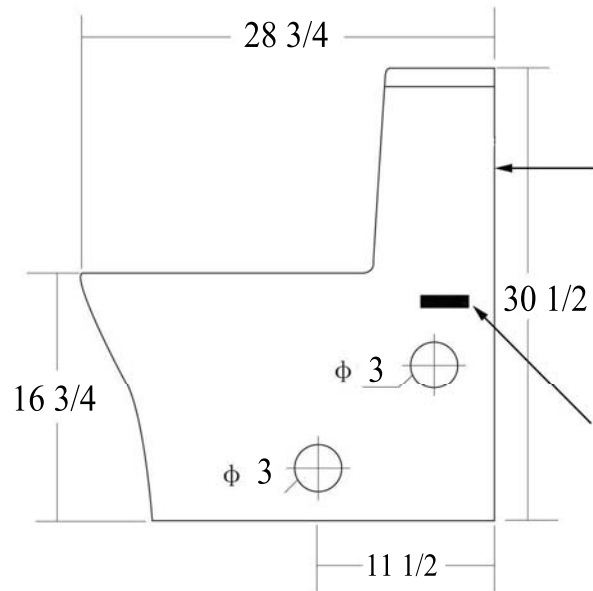

NITRA TL-10PB-HET-EW High Efficiency 1-Pc Toilet

Features:

- All In One Box: includes toilet seat, wax ring, bolts, bolt covers, and an elongated comfort height bowl
- 1.28 gallons per flush – EPA Certified
- 1-Pc Seamless European design
- Fully concealed trapway for ease of cleaning
- Slow-close encapsulating toilet seat
- 3" Flapper
- 12" rough-in
- ADA approved
- Grade A vitreous china

Overall Dimensions	Package Dimensions	40' Container Quantity High Cube
15" x 28.8" x 30.5"H	16.2" x 29.6 x 30.6"H	285

High Efficiency
1 Piece Toilet
TL-10PB-HET-EW

Made in china
Manufacture date
(inner)

FOREMOST
CUPC®
1.28gpf/4.8lpf
TL-10PB-HET-E

Water line
(stick on the flush valve)

Complies with ASME A112.19.2