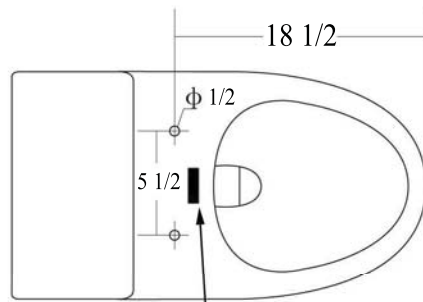

NITRA TL-10PB-HET-EW High Efficiency 1-Pc Toilet

Features:

- All In One Box: includes toilet seat, wax ring, bolts, bolt covers, and an elongated comfort height bowl
- 1.28 gallons per flush – EPA Certified
- 1-Pc Seamless European design
- Fully concealed trapway for ease of cleaning
- Slow-close encapsulating toilet seat
- 3" Flapper
- 12" rough-in
- ADA approved
- Grade A vitreous china

Overall Dimensions	Package Dimensions	40' Container Quantity High Cube
15" x 28.8" x 30.5"H	16.2" x 29.6 x 30.6"H	285

High Efficiency
1 Piece Toilet
TL-10PB-HET-EW

Made in china
Manufacture date
(inner)

FOREMOST
CUPC®
1.28gpf/4.8lpf
TL-10PB-HET-E

Water line
(stick on the flush valve)

Complies with ASME A112.19.2