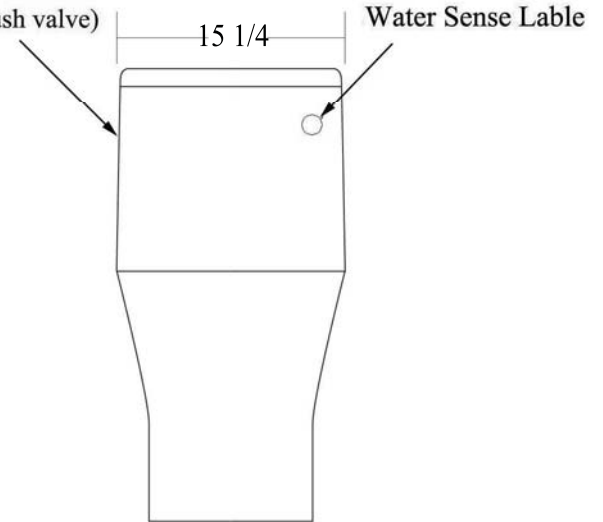

NITRA TL-10PB-HET-EW High Efficiency 1-Pc Toilet

Features:

- All In One Box: includes toilet seat, wax ring, bolts, bolt covers, and an elongated comfort height bowl
- 1.28 gallons per flush – EPA Certified
- 1-Pc Seamless European design
- Fully concealed trapway for ease of cleaning
- Slow-close encapsulating toilet seat
- 3" Flapper
- 12" rough-in
- ADA approved
- Grade A vitreous china

Overall Dimensions	Package Dimensions	40' Container Quantity High Cube
15" x 28.8" x 30.5"H	16.2" x 29.6 x 30.6"H	285

High Efficiency
1 Piece Toilet
TL-10PB-HET-EW

Made in china
Manufacture date
(inner)

FOREMOST
CUPC®
1.28gpf/4.8lpf
TL-10PB-HET-E

Water line
(stick on the flush valve)

Complies with ASME A112.19.2