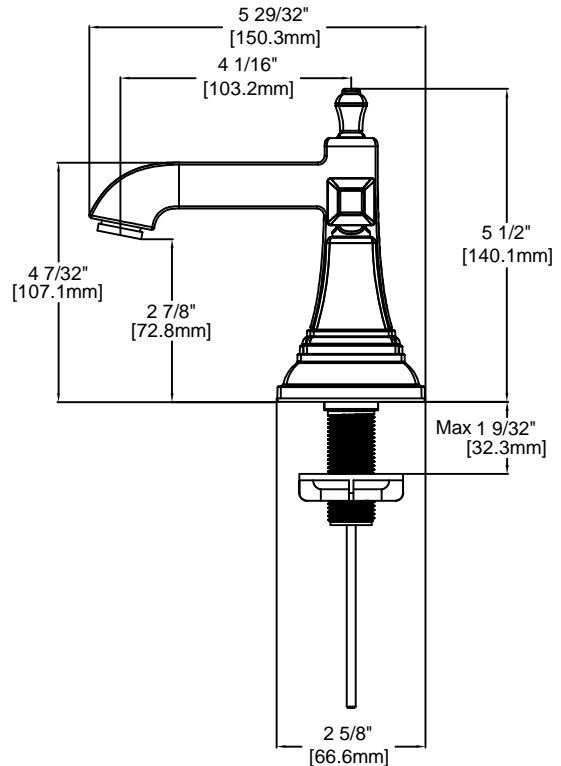

FEATURES

- 1/4 turn Ceramic Disc Cartridges
- Lever Style Handles
- With 50/50 Pop-up
- Requires 3-Hole Sink with 4" On-Center
- 1/2" IPS connections
- Max Flow Rate: 1.5 GPM at 60 PSI

CODE COMPLIANCE

- ASME A112.18.1/CSA B125.1
- NSF 61 Section 9
- IAPMO Certified
- EPA Watersense Certified
- Meets AB 1953 Lead Standard

WARRANTY

- Limited Lifetime Warranty

Two-Handle 4" Lavatory Faucet

MODEL	FINISH
67106-8001	Polish Chrome
67106-8004	Brush Nickel

Available for purchase or special order at Home Depot stores.

INSTALLATION DIMENSIONS