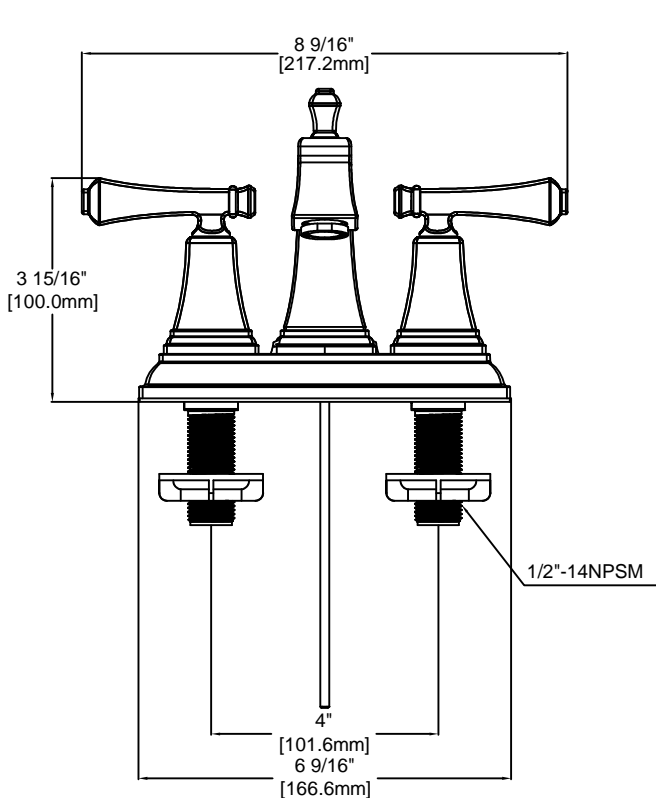

FEATURES

- 1/4 turn Ceramic Disc Cartridges
- Lever Style Handles
- With 50/50 Pop-up
- Requires 3-Hole Sink with 4" On-Center
- 1/2" IPS connections
- Max Flow Rate: 1.5 GPM at 60 PSI

CODE COMPLIANCE

- ASME A112.18.1/CSA B125.1
- NSF 61 Section 9
- IAPMO Certified
- EPA Watersense Certified
- Meets AB 1953 Lead Standard

WARRANTY

- Limited Lifetime Warranty

Two-Handle 4" Lavatory Faucet

MODEL	FINISH
67106-8001	Polish Chrome
67106-8004	Brush Nickel

Available for purchase or special order at Home Depot stores.

INSTALLATION DIMENSIONS