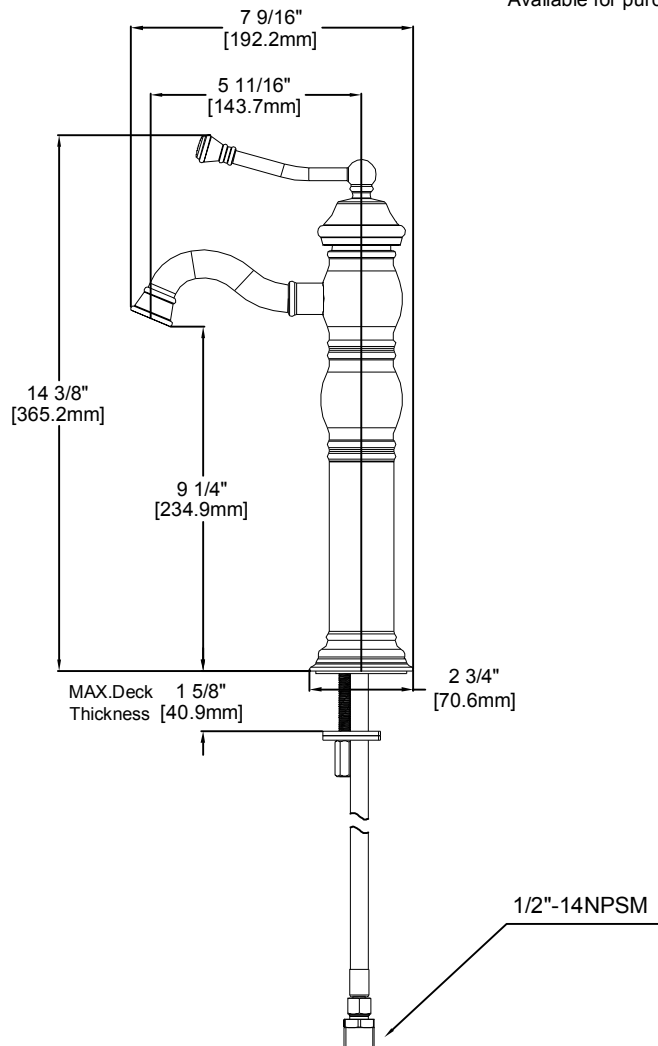

FEATURES

- Ceramic Cartridge
- With Pop-up Assembly
- Requires Single Sink
- 1/2" IPS connections
- Max Flow Rate: 1.5 GPM at 60 PSI

CODE COMPLIANCE

- ASME A112.18.1/CSA B125.1
- NSF 61 Section 9
- IAPMO Certified
- EPA Watersense Certified
- Meets AB 1953 Lead Standard

WARRANTY

- Limited Lifetime Warranty

Single Handle Lavatory Faucet

MODEL	FINISH
67110-7004	Brush Nickel
67110-7096H	Heritage Bronze

Available for purchase or special order at Home Depot stores.

INSTALLATION DIMENSIONS