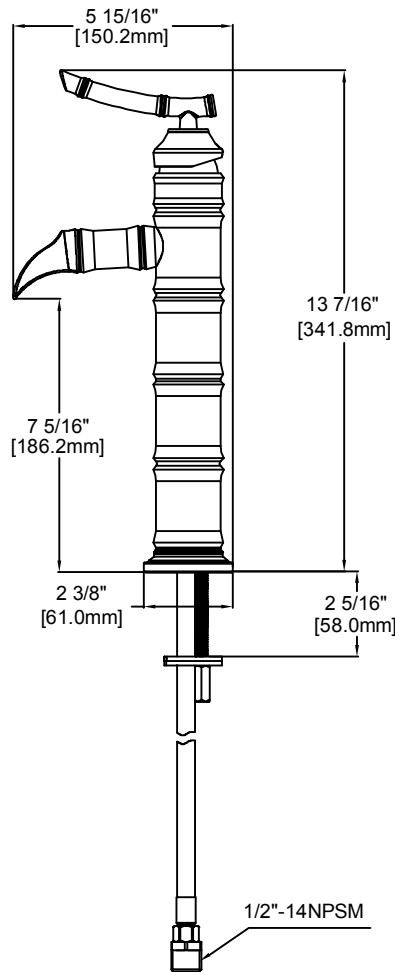

FEATURES

- Ceramic Cartridge
- With Pop-up Assembly
- Requires Single Sink
- 1/2" IPS connections
- Max Flow Rate: 1.5 GPM at 60 PSI

CODE COMPLIANCE

- ASME A112.18.1/CSA B125.1
- NSF 61 Section 9
- IAPMO Certified
- EPA Watersense Certified
- Meets AB 1953 Lead Standard

WARRANTY

- Limited Lifetime Warranty

Single Handle Lavatory Faucet

MODEL	FINISH
67109-8104	Brush Nickel
67109-8196H	Heritage Bronze

Available for purchase or special order at Home Depot stores.

INSTALLATION DIMENSIONS

Pegasus reserves the right to make changes in specifications and materials and to change and discontinue models, both without the notice or obligation. Dimensions are for reference only.