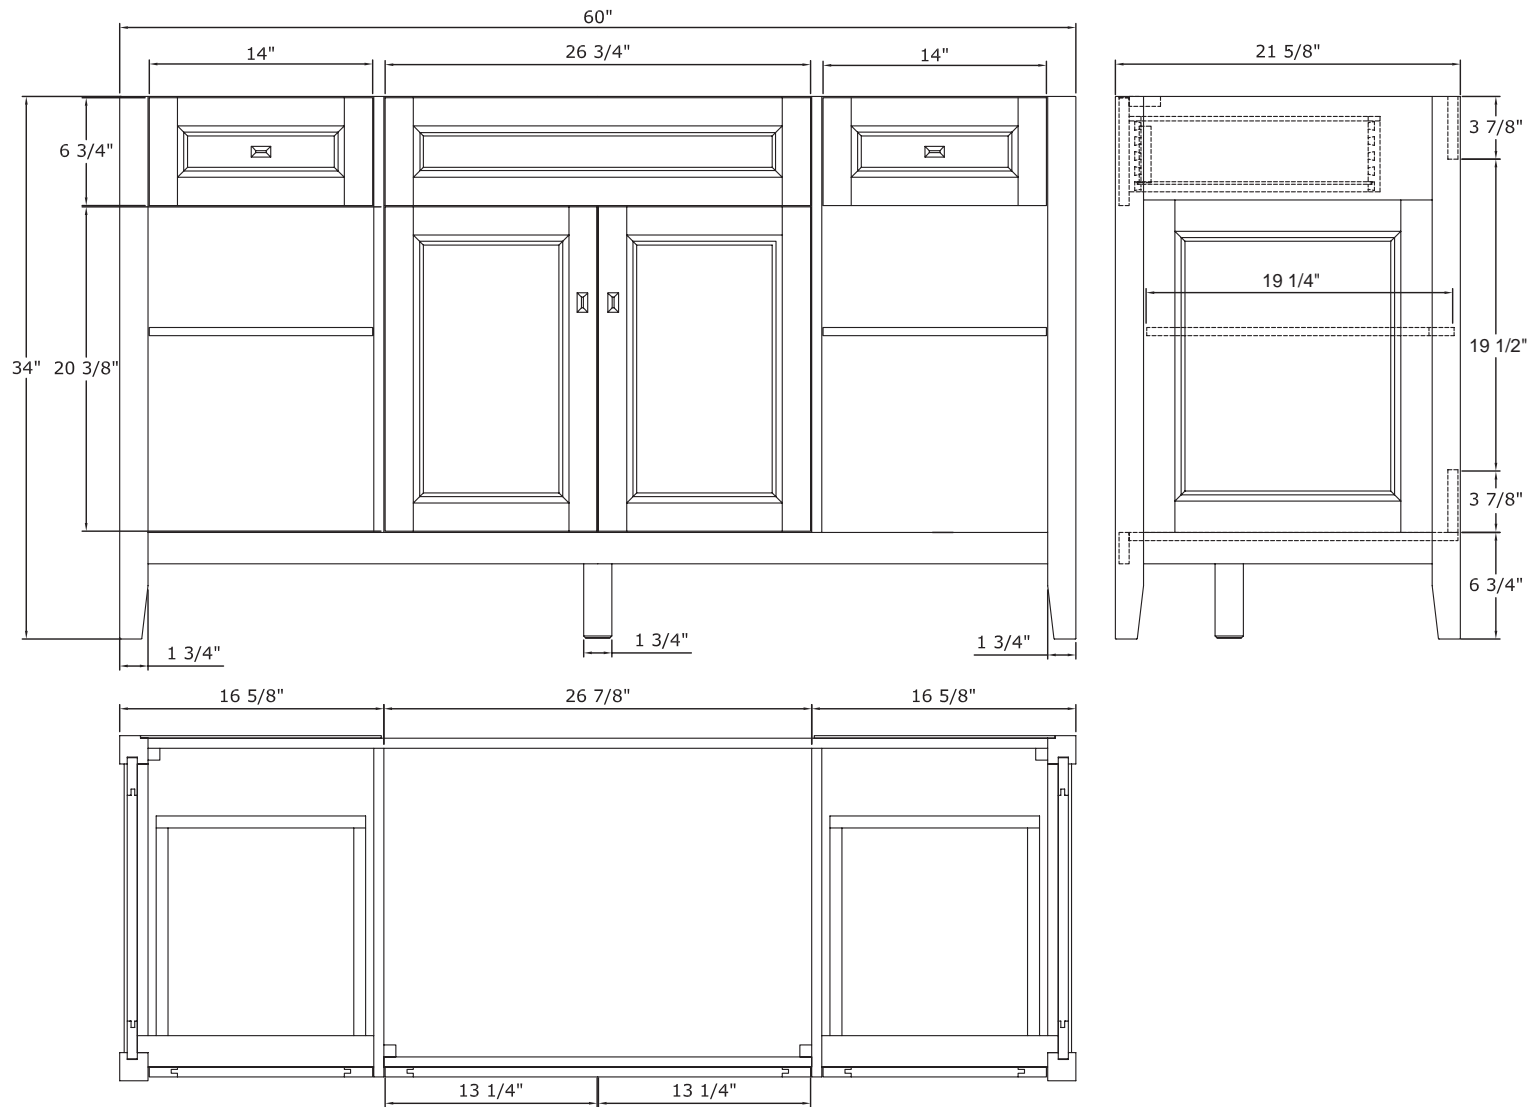

36" Vanity
TRIA3622

48" Vanity
TRIA4822D

60" Vanity
TRIA6022D1

28" Mirror
TRIM2834