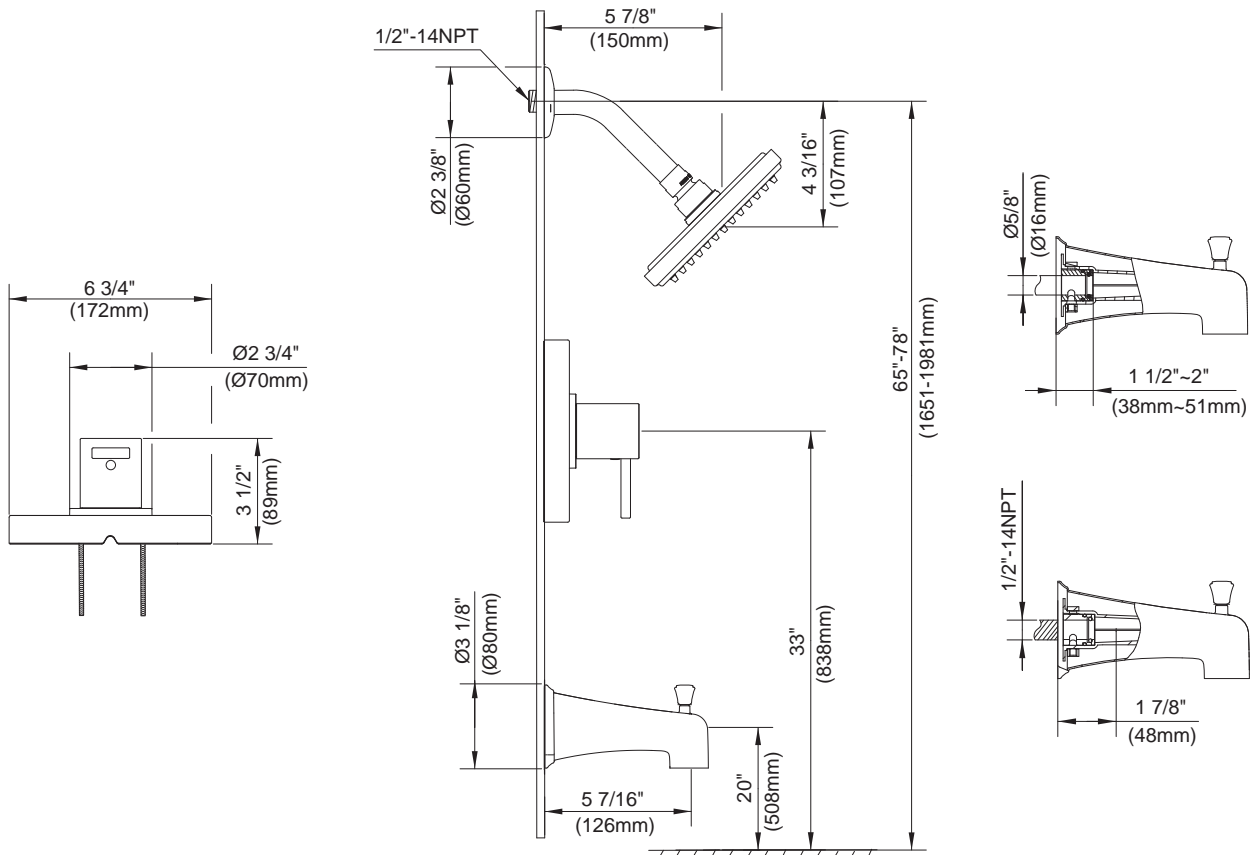

Finishes Available

- Chrome
- Other: Refer to Price List for additional finish