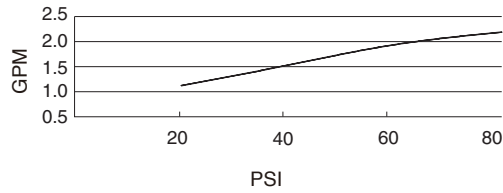

SPECIFICATIONS

REEF™ TRIM ONLY SINGLE HANDLE PRESSURE BALANCE TUB & SHOWER FAUCET

Model

D510033T

Description

- 6" brass showerhead
- All brass 6" showerarm
- Diverter on spout
- Use with valve: D112000BT (w/stops), D115000BT (w/o stops) or D112500BT (w/stops)

Flow Rate