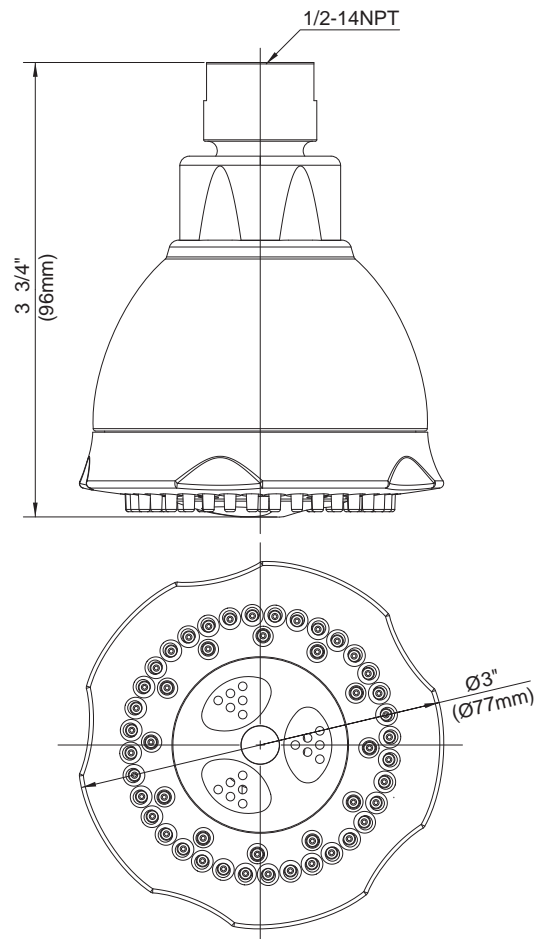

Specific Features: _____ Submitted Model No.: _____