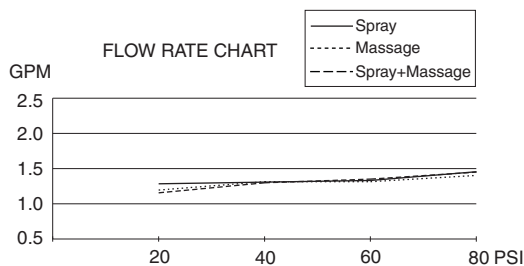

3" MULTI-FUNCTION WATER SAVER SHOWERHEAD

Description

- 3" diameter showerhead with spray and massage functions

Flow & Valving

D411013

Available Colors & Finish

- Chrome
- Brushed Nickel (BN)
- Oil Rub Bronze (RB)

Flow Rate

- Conforms to Energy Policy Act of 1992 - maximum flow rate at 80psi of 2.5gpm.
- 1.5gpm flow even at water pressure as low as 30psi saves 20% water usage per minute.

Standards

- Listed IAPMO/UPC
- CSA B125
- Energy policy act of 1992