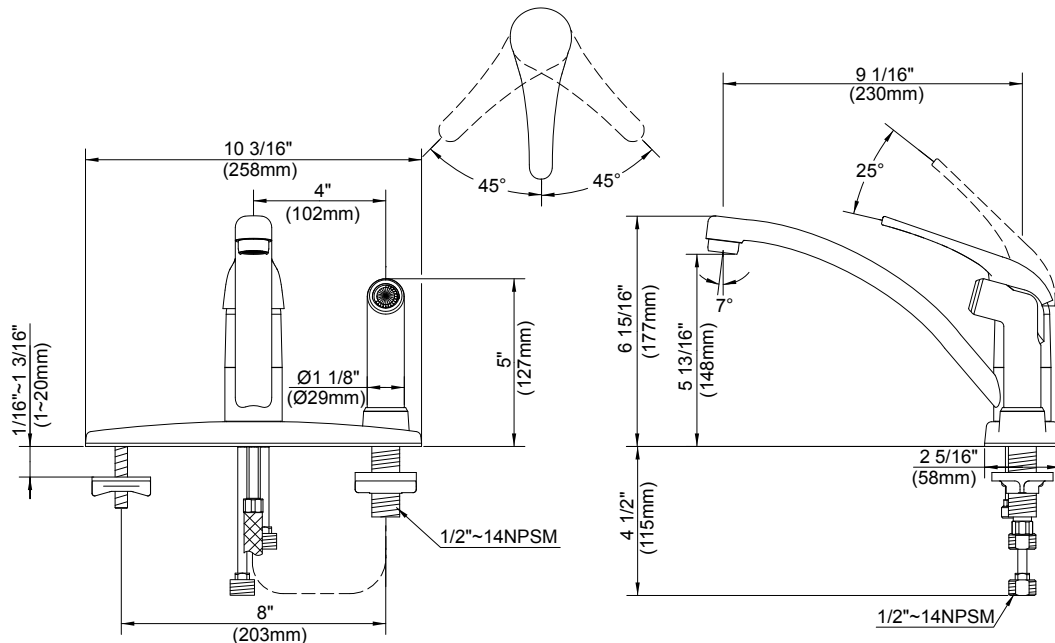

Warranty

Danze products are covered by a manufacturer's limited "lifetime" warranty for manufacturing defects.