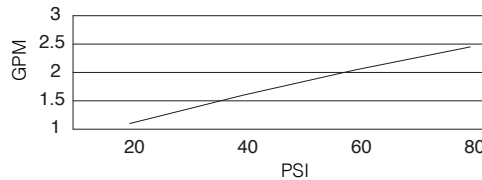

SPECIFICATIONS

MELROSE™ SINGLE HANDLE KITCHEN FAUCET

Model

D405612

Description

- Ceramic disc valve
- 7" high spout, 9" spout length
- Matching spray
- 3 hole mount
- Flow rate: 2.2 gpm @ 60 psi

Flow Rate

Standards

- UPC/cUPC
- NSF 61-9
- Energy Policy Act of 1992

- ASME A112.18.1

Less than 0.25% lead content

- Meets CA AB-1953

- ADA Accessibility Guidelines for Buildings and Facilities - 4.27.4 Controls and Mechanisms