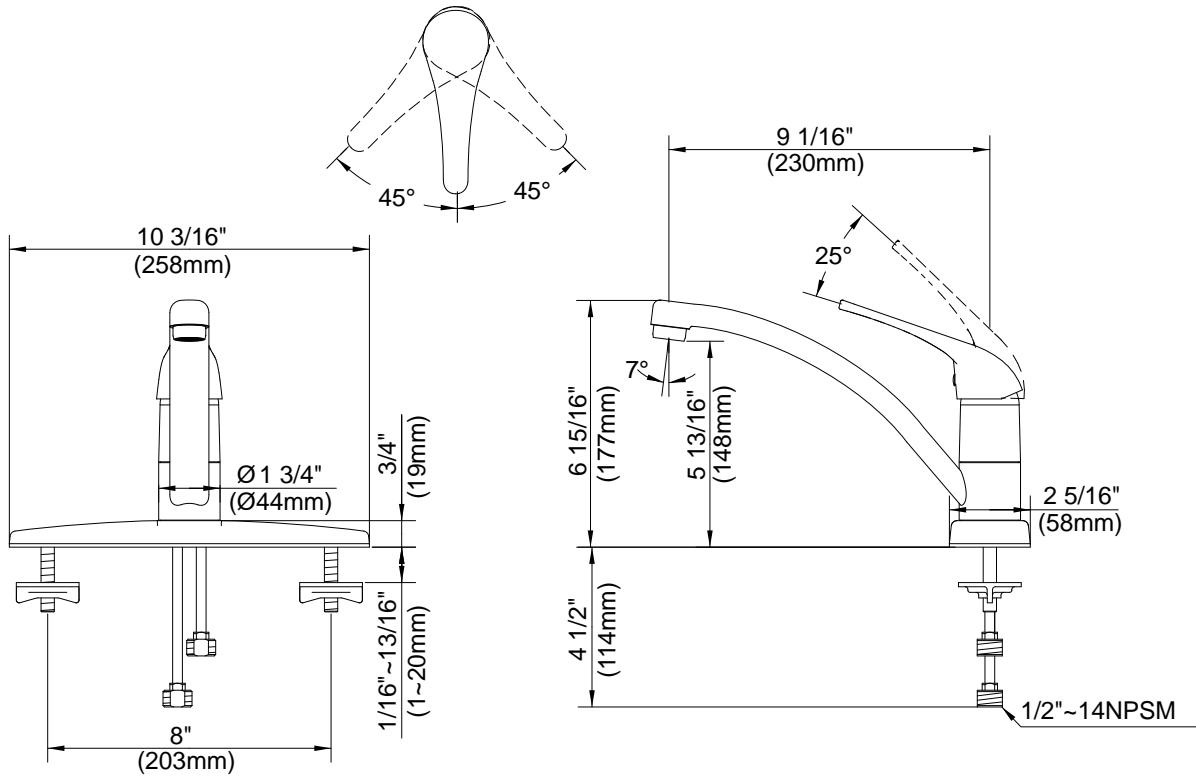

Warranty

Danze products are covered by a manufacturer's limited "lifetime" warranty for manufacturing defects.