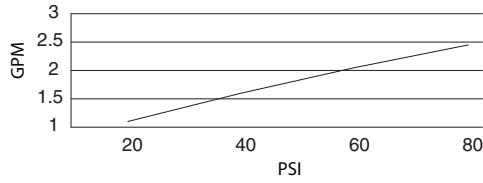

SPECIFICATIONS

MELROSE™ SINGLE HANDLE KITCHEN FAUCET

Model

D406112

Description

- Ceramic disc valve
- 7" high spout, 9" spout length
- 3 hole mount

Flow Rate

Standards

- UPC/cUPC
- NSF 61-9
- Energy Policy Act of 1992

- ASME A112.18.1

Less than 0.25% lead content

- Meets CA AB-1953

- ADA Accessibility Guidelines for Buildings and Facilities - 4.27.4 Controls and Mechanisms