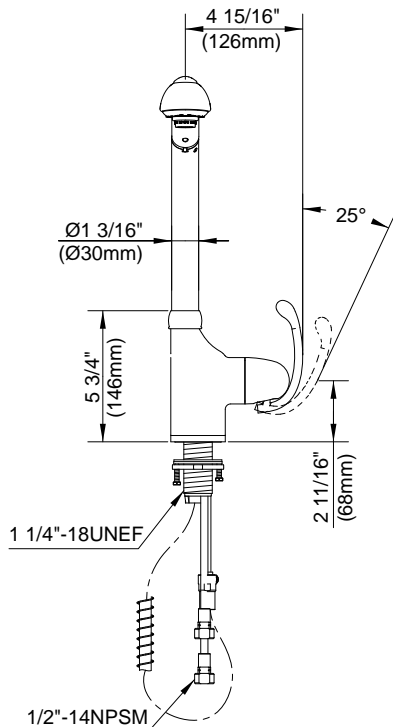

Submittal Information:

Job Name: _____
Contractor: _____

Location: _____
Contact #: _____