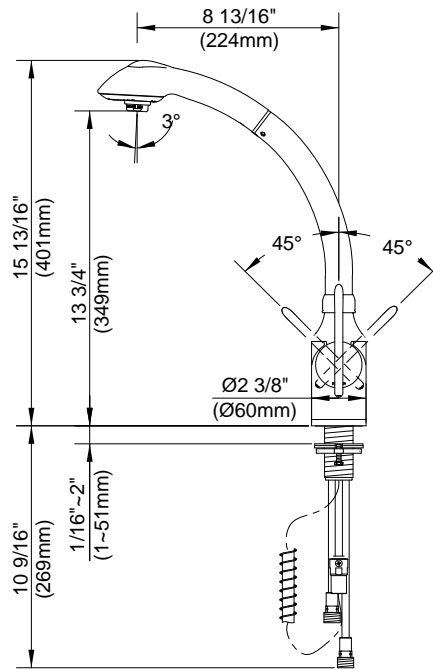

Submittal Information:

Job Name: _____
Contractor: _____

Location: _____
Contact #: _____