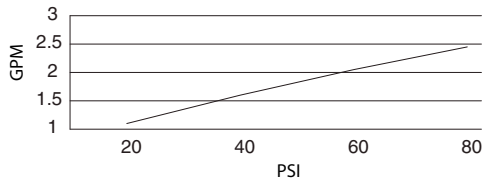

SPECIFICATIONS

ANU™ SINGLE HANDLE PULL-OUT KITCHEN FAUCET

Model

D456720

Description

- Ceramic disc valve
- 15 3/4" high spout, 8 3/4" spout length
- 2 function spray/aerated stream
- Quiet running hose with spring retraction
- Single hole mount

Standards

- UPC/cUPC
- NSF 61-9
- Energy policy act of 1992

- ASME A112.18.1

- CSA B125

- Meets CA AB-1953

Less than 0.25% lead content

- ADA Accessibility Guidelines for Buildings and Facilities - 4.27.4 Controls and Mechanisms

- State of Wisconsin Statutes & Administrative Code

Warranty

Danze products are covered by a manufacturer's limited "lifetime" warranty for manufacturing defects.

Flow Rate

Finishes Available

- Chrome
- Other: Refer to Price List for additional finish