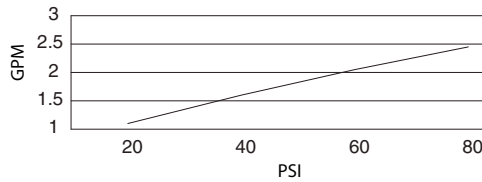

SPECIFICATIONS

OPULENCE™ SINGLE HANDLE PULL-DOWN KITCHEN FAUCET

Model

D454557

Description

- Ceramic disc valve
- 17 ¾" high spout, 7 ½" spout length
- 2 function spray/aerated stream
- Quiet running hose with spring retraction
- Single hole mount with optional deck plate

Standards

- UPC/cUPC
- NSF 61-9
- Energy policy act of 1992

- ASME A112.18.1

- CSA B125

- Meets CA AB-1953

Less than 0.25% lead content

- ADA Accessibility Guidelines for Buildings and Facilities - 4.27.4 Controls and Mechanisms

- State of Wisconsin Statutes & Administrative Code

Warranty

Danze products are covered by a manufacturer's limited "lifetime" warranty for manufacturing defects.

Flow Rate

Finishes Available

- Chrome
- Other: Refer to Price List for additional finish