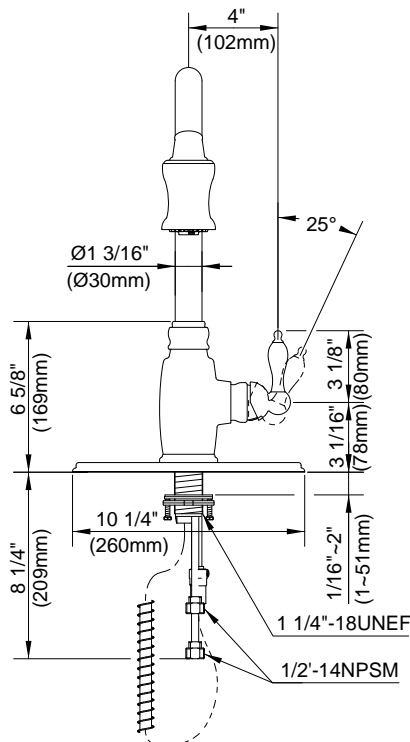

Submittal Information:

Job Name: _____
Contractor: _____

Location: _____
Contact #: _____