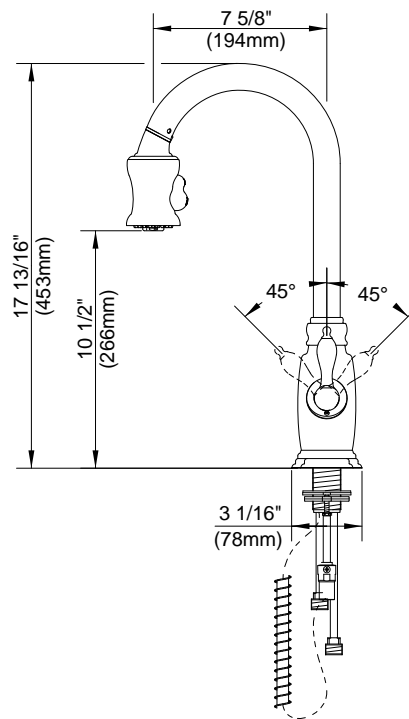

Submittal Information:

Job Name: _____
Contractor: _____

Location: _____
Contact #: _____