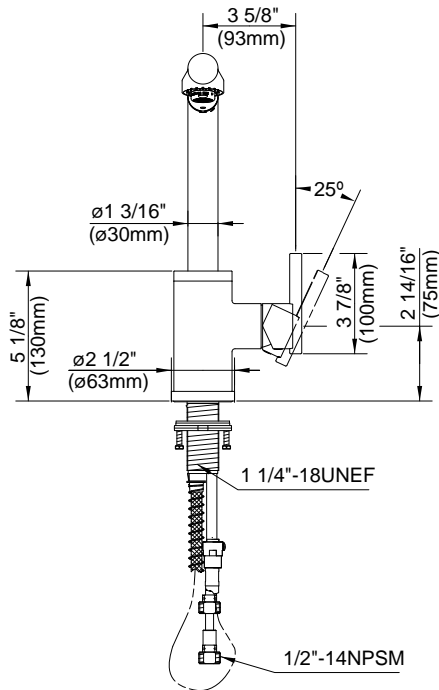

Warranty

Danze products are covered by a manufacturer's limited "lifetime" warranty for manufacturing defects.