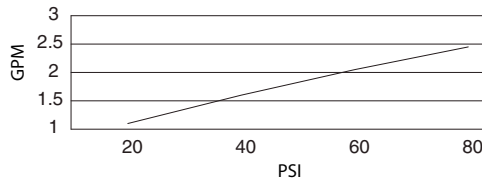

SPECIFICATIONS

PARMA™ SINGLE HANDLE PULL-OUT KITCHEN FAUCET

Model

D404558

Description

- Ceramic disc valve
- 13 1/2" high spout, 9" spout length
- 2 function spray/aerated stream
- Quiet running hose with spring retraction
- Single hole mount

Flow Rate

Standards

- UPC/cUPC
- NSF 61-9
- Energy policy act of 1992

- ASME A112.18.1

- CSA B125

- Meets CA AB-1953

Less than 0.25% lead content

- ADA Accessibility Guidelines for Buildings and Facilities - 4.27.4 Controls and Mechanisms