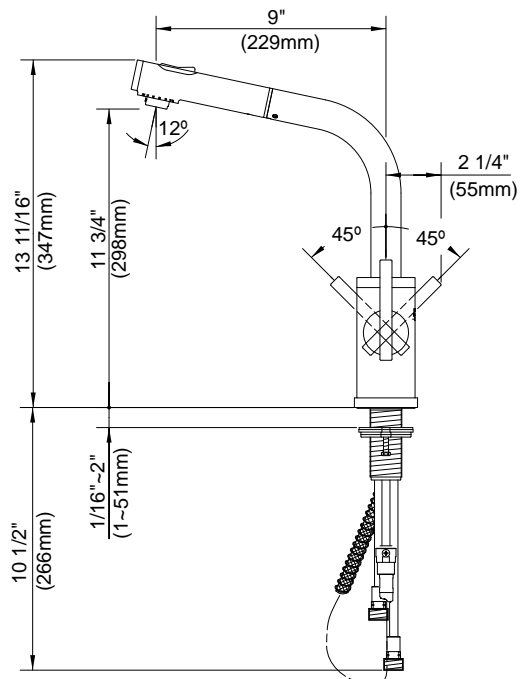

Warranty

Danze products are covered by a manufacturer's limited "lifetime" warranty for manufacturing defects.