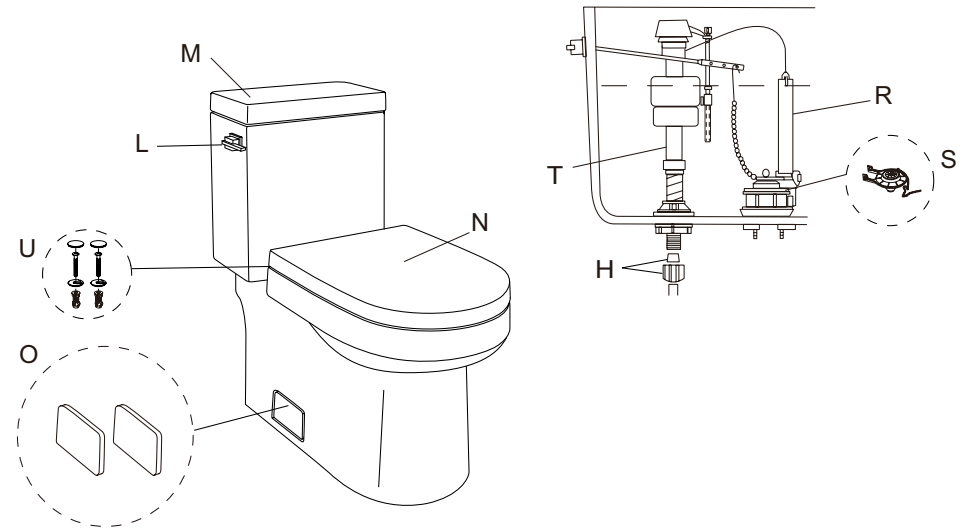

If the Federal Consumer Product Warranties Act applies to the original purchaser of this product, then any implied warranties which may be applicable under state law, such as any implied warranty or merchantability or any implied warranty of fitness for a particular purpose, are limited to one (1) year.

Other than as described above, Danze disclaims any and all other warranties, express or implied, including any warranties of merchantability or fitness for a particular purpose. In no event shall Danze be liable to anyone, including without limitation the original purchaser, for any damages for loss of business opportunities or profits or any business interruption or for any special, incidental or consequential damages.

The above warranties give you specific legal rights, and you may also have other rights which vary from state to state. Certain federal and state laws may limit or disallow disclaimers of incidental or consequential damages and/or limitations on implied warranties.

To obtain warranty service, contact Danze at our website www.danze.com, or call our technical service center during business hours at 888-328-2383.

Ziga Zaga® One Piece High Efficiency Toilet DC031321

Ref. No.	Part No.	Description	Finish
H	A700548-GBG1	Coupling Nut and Cone Washer (1 each)	NA
L	A607440CP-GBG1	Sirius™ Side Mount Tank Lever	Chrome
M	C52011745-GBG1	Ziga Zaga® Toilet Tank Cover	White
N	C55004545-GBG1	Toilet Seat	White
O	C58000545-GBG1	Ziga Zaga® Toilet Bowl Ceramic Floor Bolt Cover Plates (2 each)	White
R	A700231-GBG1	Flush Valve with Time Rated Flapper	NA
S	A700644-GBG1	Time Rated Flapper	NA
T	A700106-GBG1	Fluidmaster® Fill Valve	NA
U	A70062345-GBG1	Toilet Seat Caps, Screws, Washers and Anchors (2 each)	White