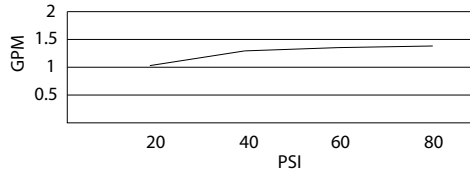

SPECIFICATIONS

MID-TOWN™ SINGLE HANDLE LAVATORY FAUCET

Model

D225562

Description

- Ceramic disc cartridge
- Metal lever handle
- 3" high spout, 5" spout length
- 1.5GPM (5.7LPM) pressure compensating aerator @ 60 psi
- One or three hole mount
- Metal touch down drain assembly

Flow Rate