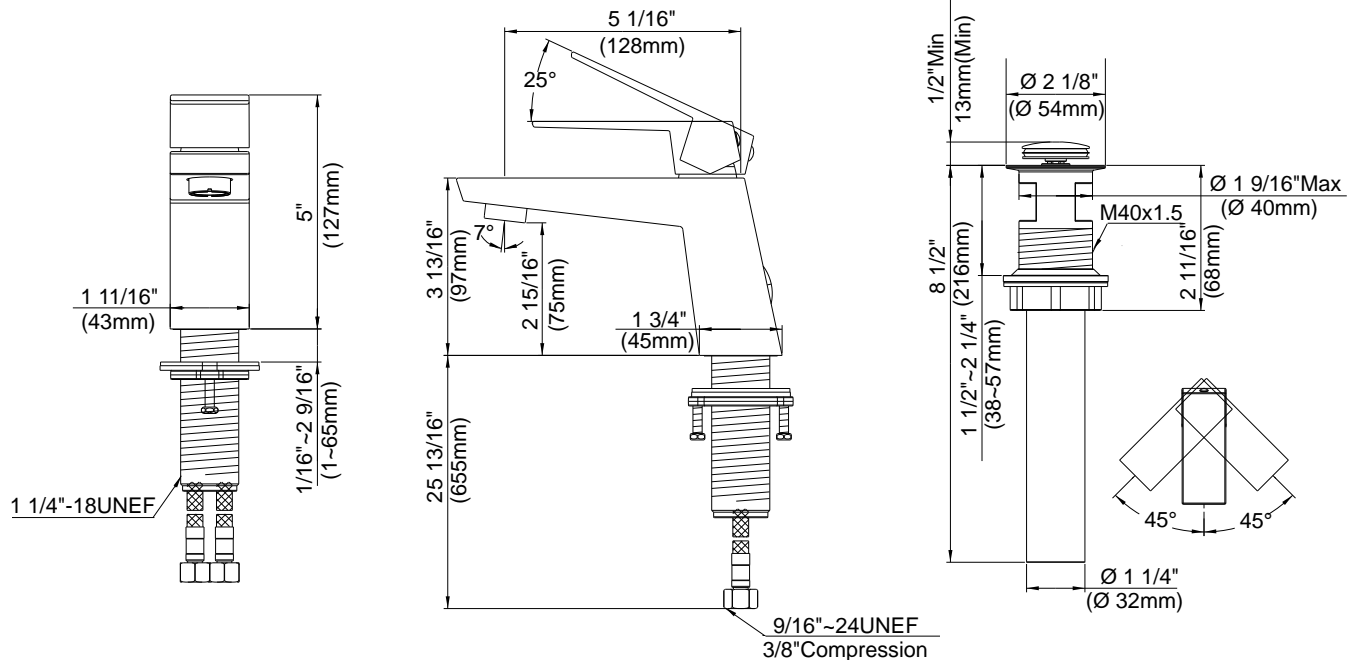

Finishes Available

- Chrome
- Other: Refer to Price List for additional finish