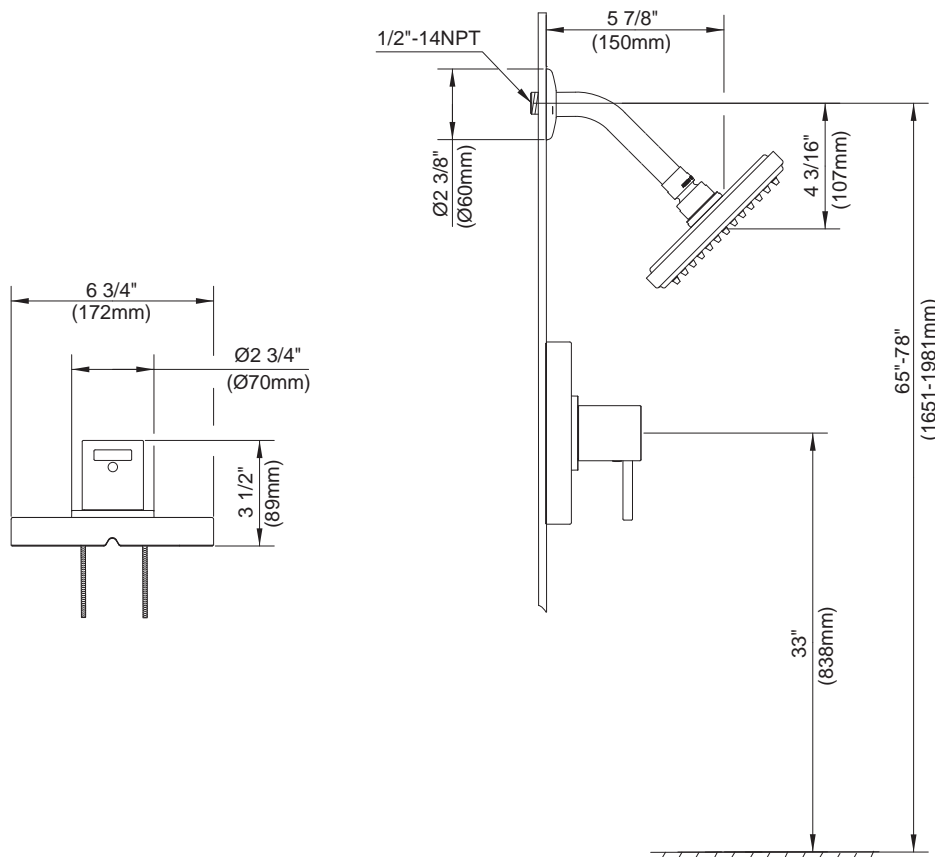

Warranty

Danze products are covered by a manufacturer's limited "lifetime" warranty for manufacturing defects.