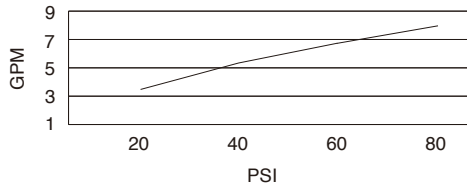

**SPECIFICATIONS**

**REEF™ TRIM ONLY SINGLE HANDLE PRESSURE BALANCE SHOWER FAUCET**

**Model**

D510533T

**Description**

- 6" bell style showerhead
- All brass 6" shower arm
- Use with valve: D112000BT (w/stops) or D115000BT (w/o stops)

**Flow Rate**

**Standards**

- UPC/cUPC
- Energy Policy Act of 1992

- ASME A112.18.1

- ADA Accessibility Guidelines for Buildings and Facilities - 4.27.4 Controls and Mechanisms

**Finishes Available**

- Chrome
- Other: Refer to Price List for additional finish