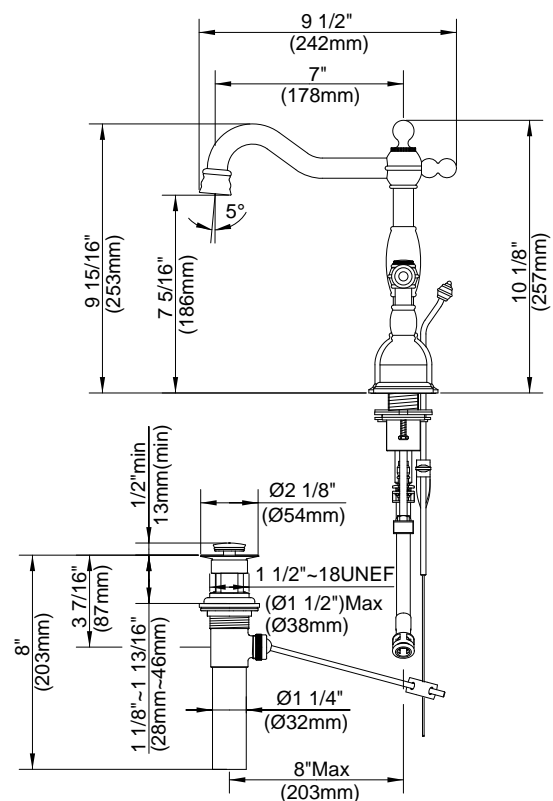

Submittal Information:

Job Name: _____
Contractor: _____

Location: _____
Contact #: _____