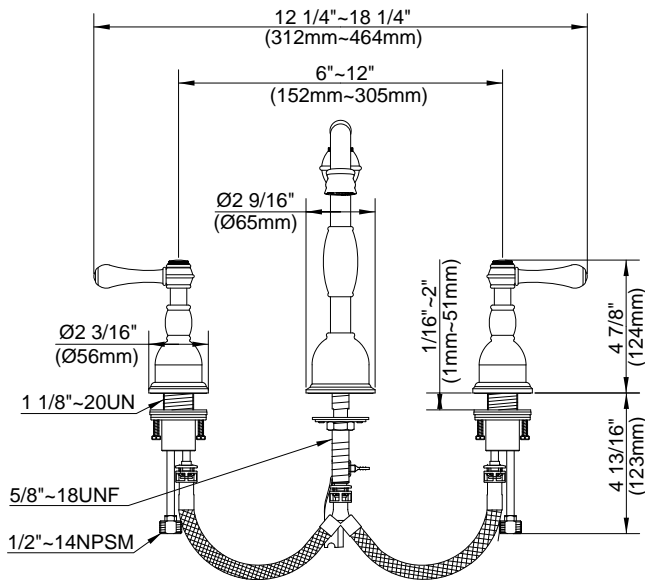

Submittal Information:

Job Name: _____
Contractor: _____

Location: _____
Contact #: _____