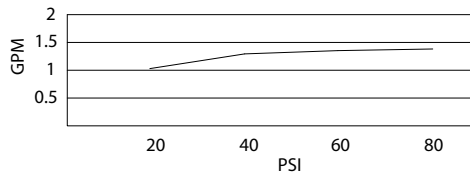

SPECIFICATIONS

OPULENCE™ TWO HANDLE WIDESPREAD LAVATORY FAUCET

Model

D304057 (Replaces D306457 series)

Description

- Ceramic disc valve
- 10" high swivel spout, 7" spout length
- Metal pop-up drain assembly
- 3 hole mount

Standards

- UPC/cUPC
- NSF 61-9
- Energy policy act of 1992

- ASME A112.18.1

- CSA B125

- Meets CA AB-1953

Less than 0.25% Lead content

- ADA Accessibility Guidelines for Buildings and Facilities - 4.27.4 Controls and Mechanisms

Warranty

Danze products are covered by a manufacturer's limited "lifetime" warranty for manufacturing defects.

Flow Rate

Finishes Available

- Chrome
- Other: Refer to Price List for additional finish