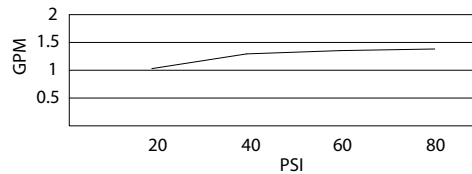

SPECIFICATIONS

BANNOCKBURN™ TWO HANDLE MINI-WIDESPREAD LAVATORY FAUCET

Model

D303056 (Replaces D307356 series)

Description

- Ceramic disc valve
- 5" high spout, 4" spout length
- Metal pop-up drain assembly
- 3 hole mount

Standards

- UPC/cUPC
- NSF 61-9
- Energy policy act of 1992

- ASME A112.18.1

- CSA B125

- Meets CA AB-1953

Less than 0.25% Lead content

- ADA Accessibility Guidelines for Buildings and Facilities - 4.27.4 Controls and Mechanisms

Flow Rate

Finishes Available

- Chrome
- Other: Refer to Price List for additional finish

Warranty

Danze products are covered by a manufacturer's limited "lifetime" warranty for manufacturing defects.