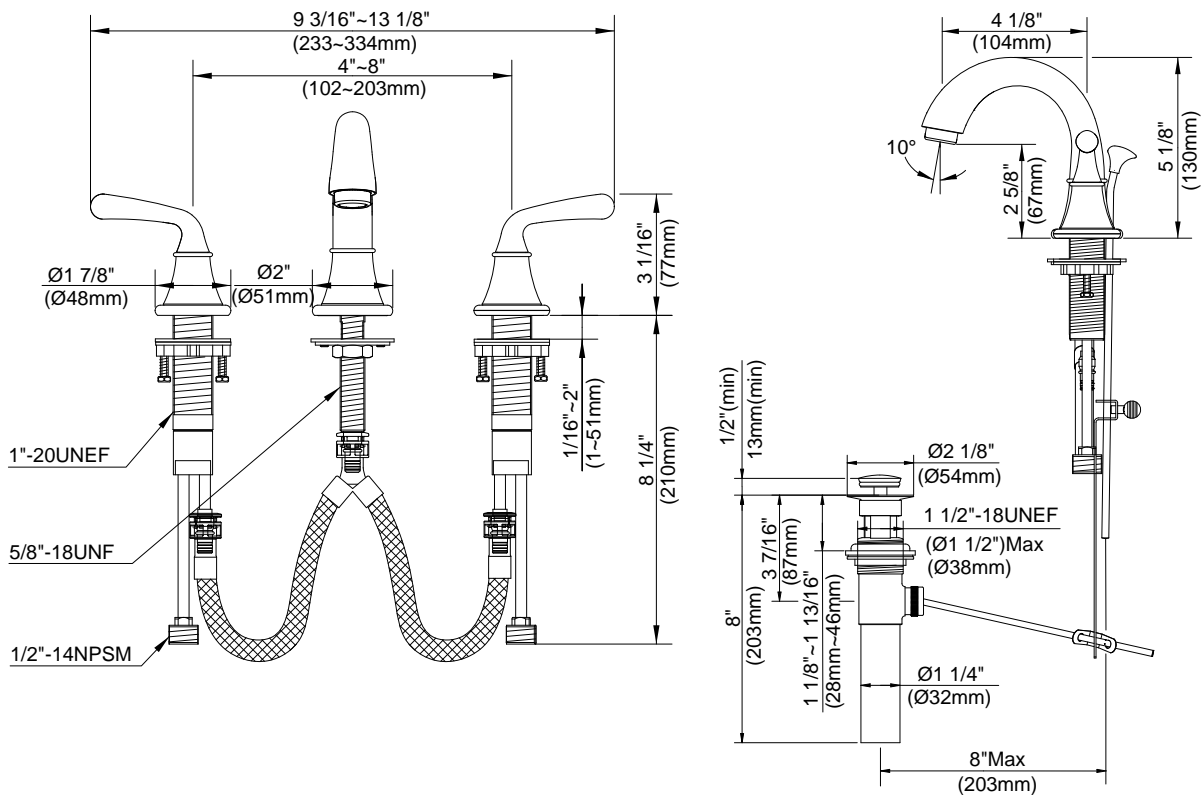

Submittal Information:

Job Name: _____
Contractor: _____

Location: _____
Contact #: _____