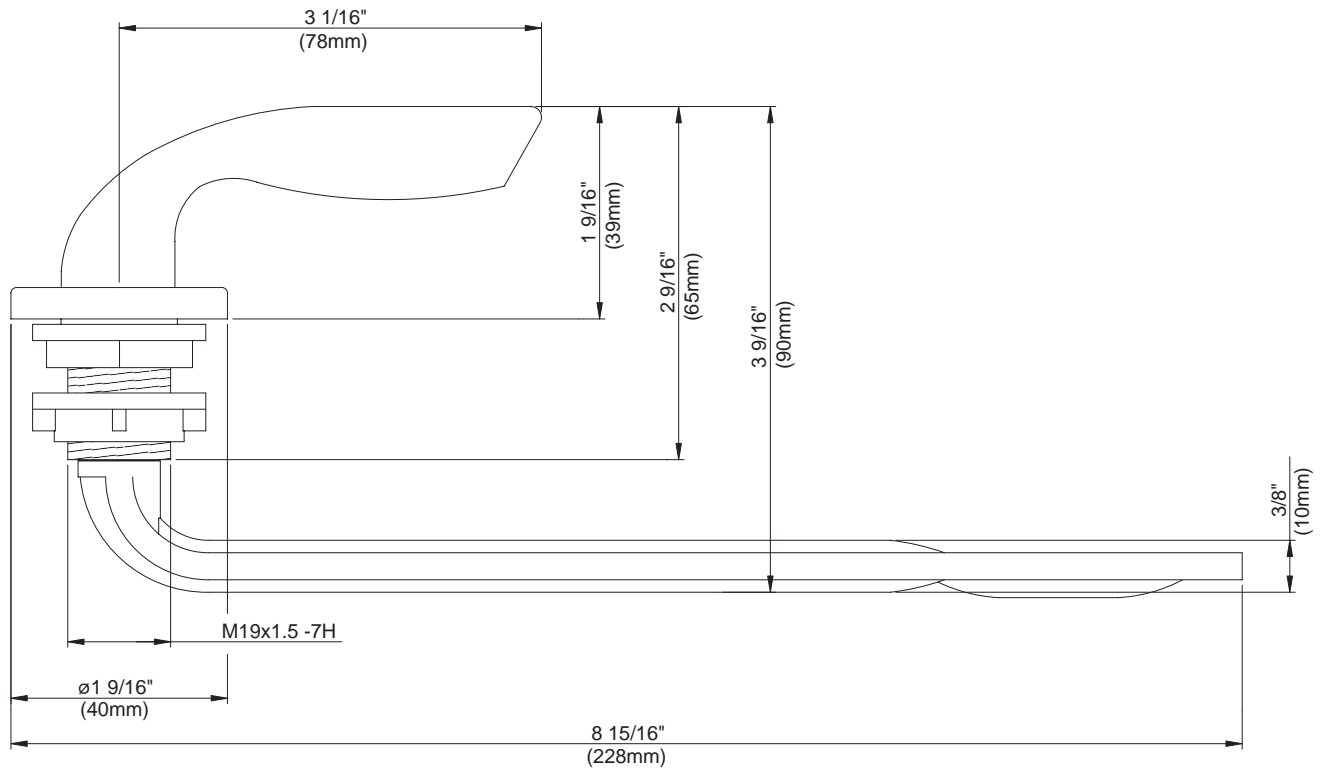

Specific Features: _____ Submitted Model No.: _____

SD491025/03-06.01