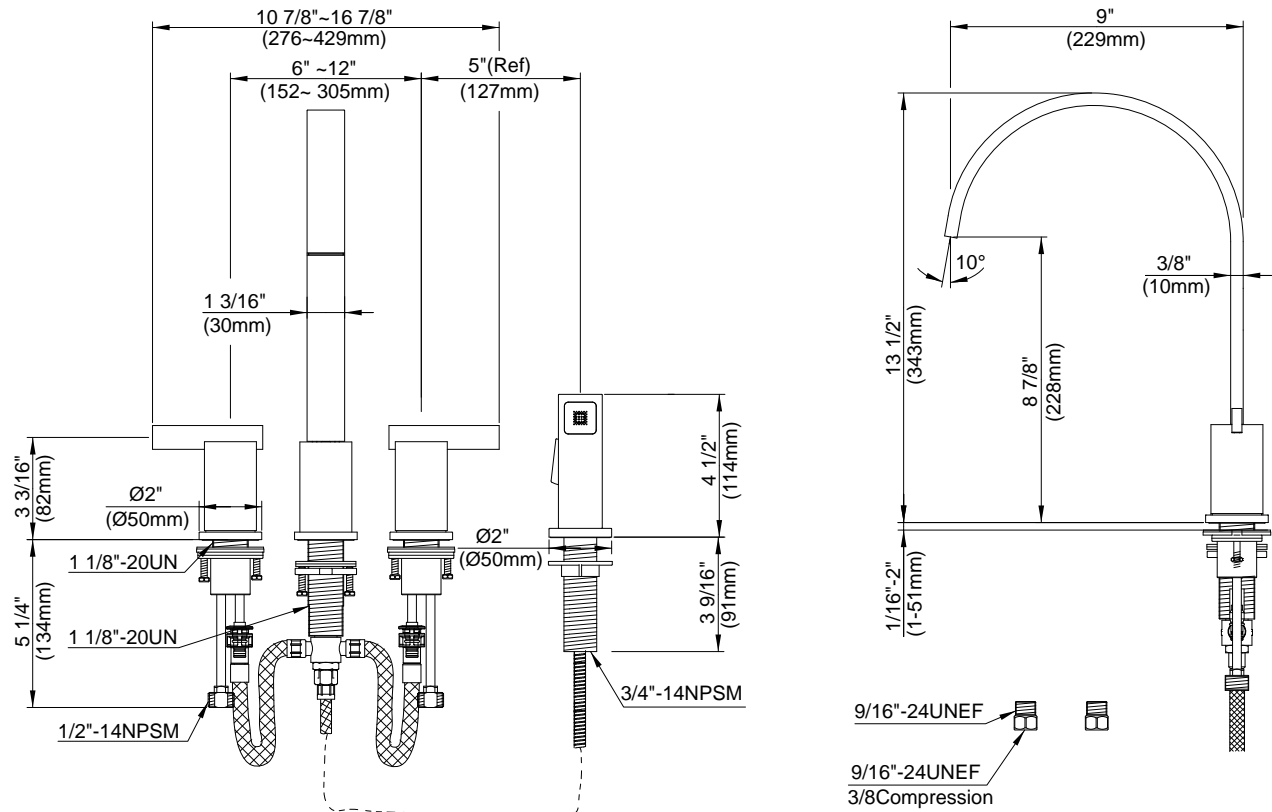

Submittal Information:

Job Name: _____
Contractor: _____

Location: _____
Contact #: _____