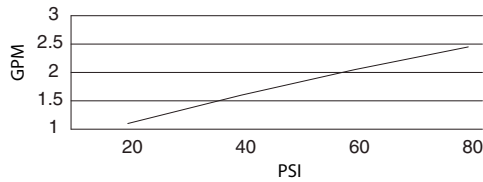

SPECIFICATIONS

SIRIUS™ TWO HANDLE KITCHEN FAUCET

Model

D422044 (Replaces D414344 series)

Description

- Ceramic disc valve
- 13 ½" high spout, 9" spout length
- Natural water stream
- Matching brass spray
- 4 hole mount

Standards

- UPC/cUPC
- NSF 61-9
- Energy policy act of 1992

- ASME A112.18.1

- CSA B125

- Meets CA AB-1953

Less than 0.25% lead content

- ADA Accessibility Guidelines for Buildings and Facilities - 4.27.4 Controls and Mechanisms

Warranty

Danze products are covered by a manufacturer's limited "lifetime" warranty for manufacturing defects.

Flow Rate

Finishes Available

- Chrome
- Other: Refer to Price List for additional finish