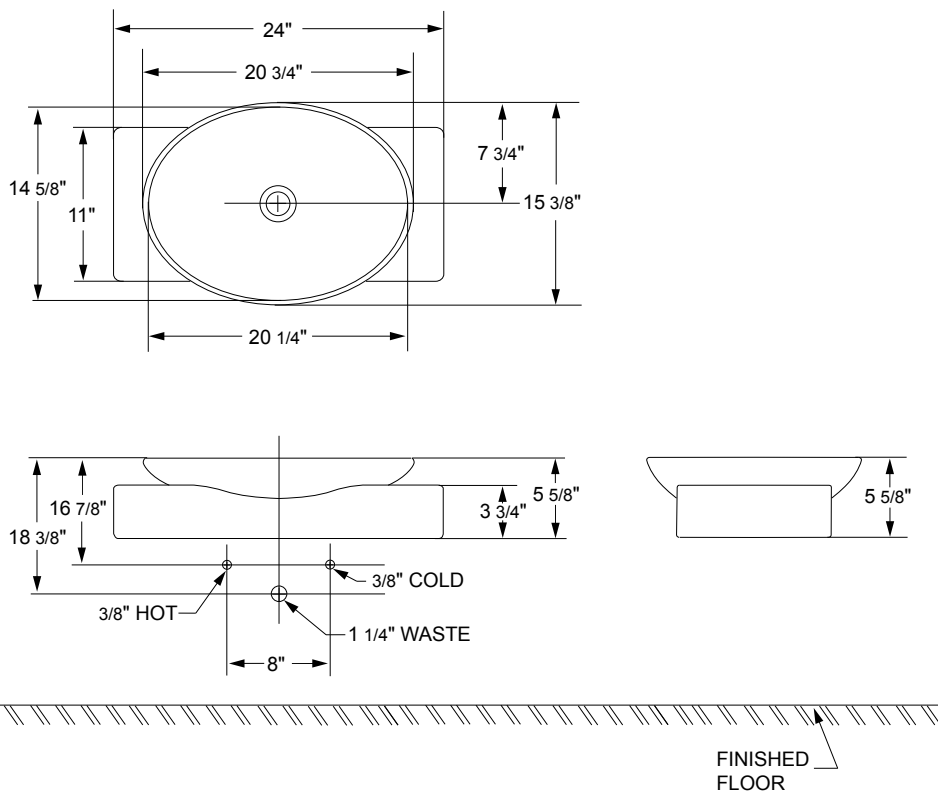

SPECIFICATIONS

VESSEL LAVATORY

Model

DC037350

Description

- 24"w x 15 3/8"d x 5 5/8"h
- Faucet holes: none

Standards

MEET ASME
A112.19.2

Warranty

Five Year Limited Warranty (Vitreous China)

Technical Information

Fixture:	
Basin area	20 1/4" (51.4 cm) x 14 5/8" (37.1 cm)
Basin depth	3 1/2" (8.8 cm)
Drain hole	1 3/4" (4.4 cm)

Ziga Zaga® Collection

Available Colors

- White (WH)

IMPORTANT: Dimensions of fixtures are nominal and may vary within the range of tolerance established by ANSI Standard A112.19.2M. These measurements are subject to change or cancellation. No responsibility is assumed for use of superseded or voided pages.