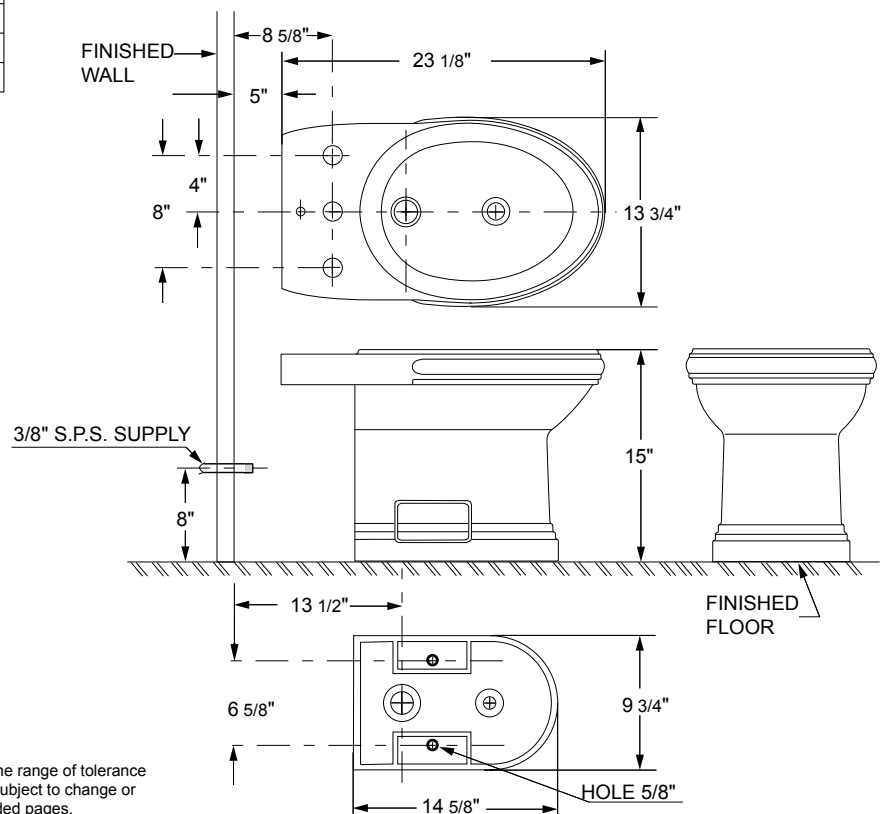

SPECIFICATIONS

BIDET

Model

DC014110

Description

- Vertical spray with rim wash
- Overflow
- Matching color ceramic floor bolt cover plates included
- Mounting hardware included

Standards

Warranty

Five Year Limited Warranty (Vitreous China)

Technical Information

| Fixture: | |
|-----------------|-----------------|
| Configuration | rim wash |
| Drain hole | 1 3/4" (4.4 cm) |
| Faucet holes | 1 3/8" (3.5 cm) |
| Pop-up rod hole | 5/8" (1.6 cm) |
| Spray hole | 15/16" (2.4 cm) |
| Diverter | 1 3/8" (3.5 cm) |

Orrington® Collection

Available Colors

- White (WH)
- Biscuit (BC)

IMPORTANT: Dimensions of fixtures are nominal and may vary within the range of tolerance established by ANSI Standard A112.19.2M. These measurements are subject to change or cancellation. No responsibility is assumed for use of superseded or voided pages.