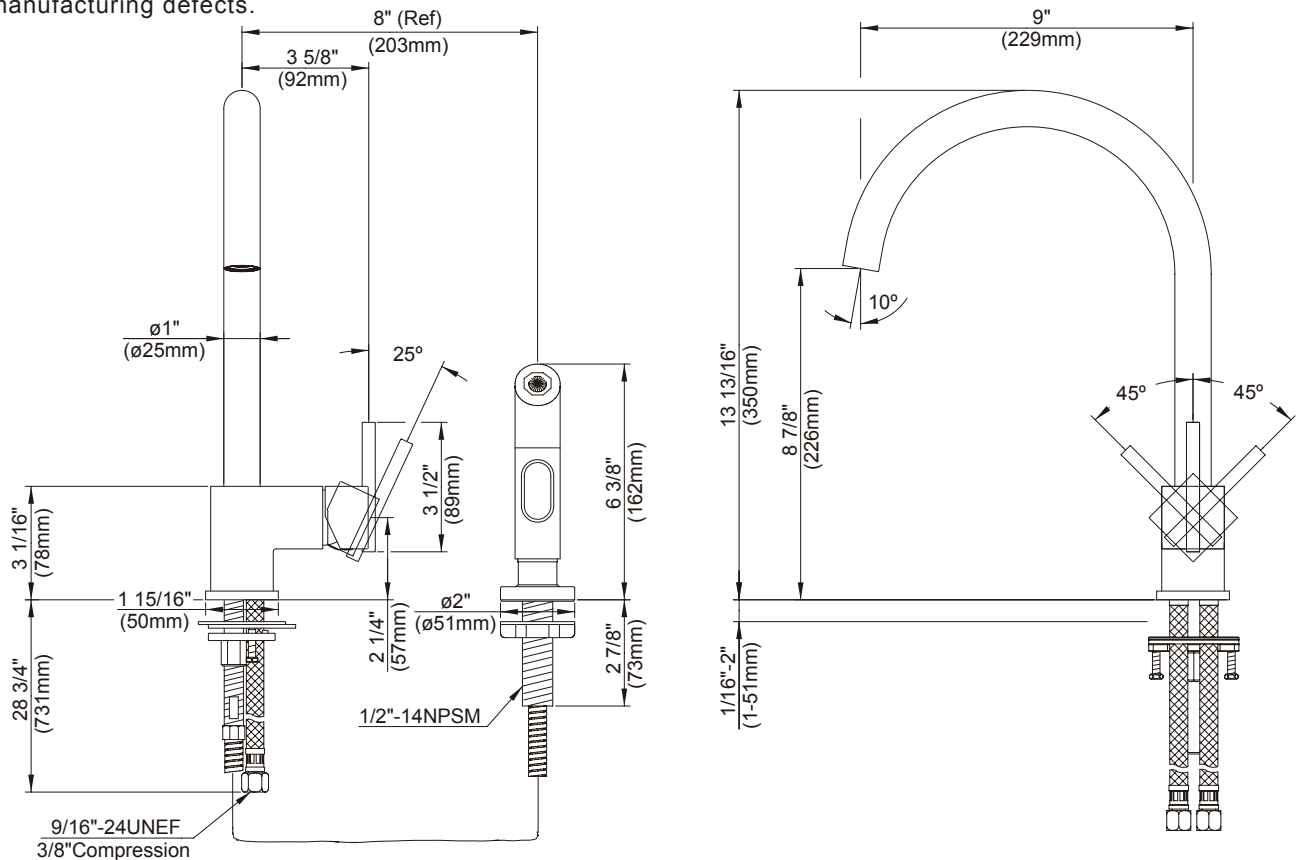

Warranty

Danze products are covered by a manufacturer's limited "lifetime" warranty for manufacturing defects.