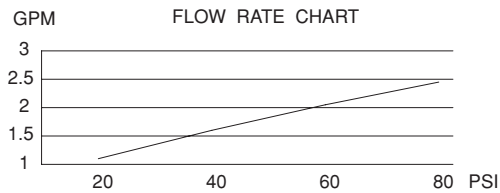

SINGLE HANDLE KITCHEN FAUCET WITH CONCEALED DECK

Description

- Single lever handle with 13 13/16" high spout
- Ceramic disc cartridge
- Concealed deck mount
- Matching brass vegetable spray

Flow & Valving

- See Chart

Standards

- ASME A112.18.1
- CSA B125
- NSF 61-9
- Listed IAPMO/UPC
- Energy policy act of 1992
- ADA Accessibility Guidelines for Buildings and Facilities - 4.27.4 Controls and Mechanisms

Available Colors & Finish

- Chrome
- Stainless Steel (SS)

Warranty

Danze products are covered by a manufacturer's limited "lifetime" warranty for manufacturing defects.

Specific Features: _____ Submitted Model No.: _____

SD404444/04-07.01