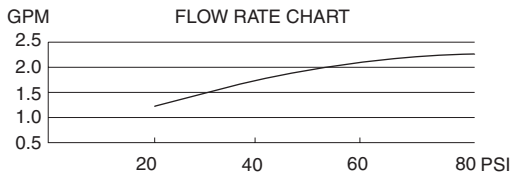

6" DOWNPOUR BRASS SHOWERHEAD WITH 9" ADJUSTABLE ARM

Description

- 9" adjustable arm extension for variable height and angle adjustment.
- All brass construction

Flow & Valving

D461045

Available Colors & Finish

- Chrome
- Polished Brass (PBV)
- Brushed Nickel (BN)

Flow Rate

- Conforms to Energy Policy Act of 1992 - maximum flow rate at 80psi of 2.5gpm.

Standards

- Listed IAPMO/UPC
- CSA B125
- Energy policy act of 1992