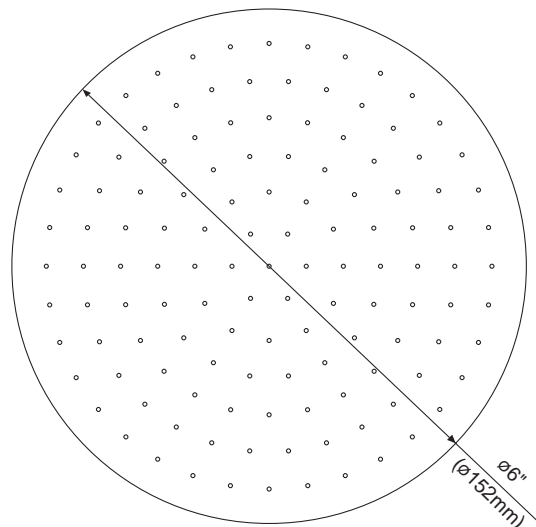

Specific Features: _____ Submitted Model No.: _____

SD461045/03-06.01