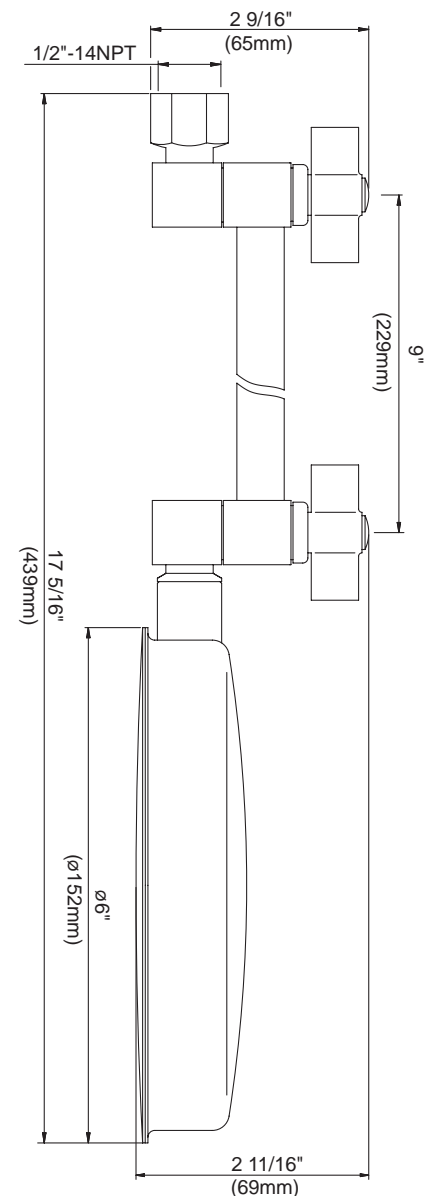

Specific Features: _____ Submitted Model No.: _____

SD461045/03-06.01