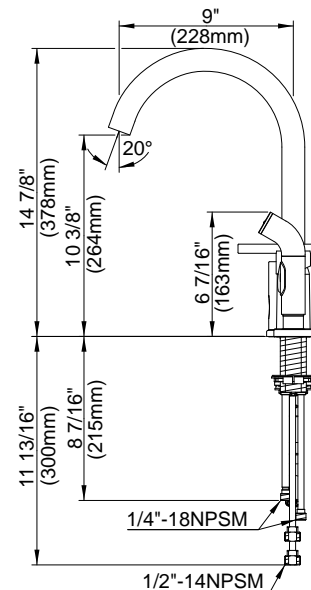

Warranty

Danze products are covered by a manufacturer's limited "lifetime" warranty for manufacturing defects.