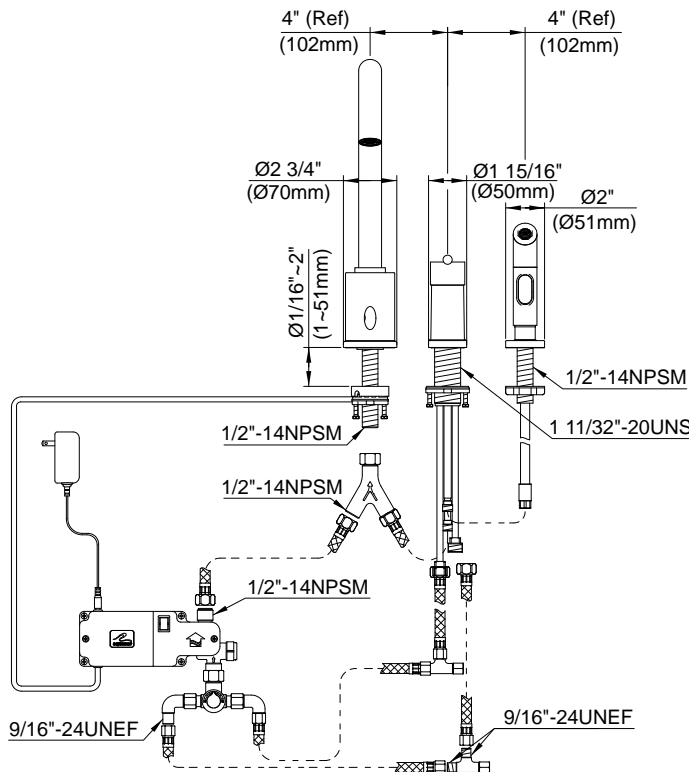

Warranty

Danze products are covered by a manufacturer's limited "lifetime" warranty for manufacturing defects.