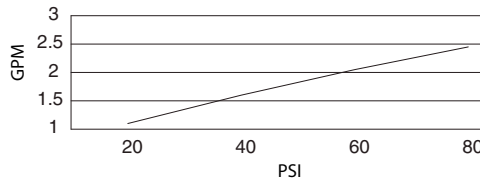

SPECIFICATIONS

PARMA™ SINGLE HANDLE DUAL FUNCTION KITCHEN FAUCET

Model

D423058 (Replaces D421058 series)

Description

- Operates hands-free or manually with single control handle
- Hands free mode powered AC or DC
- Ceramic disc valve
- 15" high spout, 9" spout length
- Matching brass spray
- 3 hole mount

Flow Rate

Standards

- UPC/cUPC
- NSF 61-9
- Energy policy act of 1992

- ASME A112.18.1

- CSA B125

- Meets CA AB-1953

Less than 0.25% lead content

- ADA Accessibility Guidelines for Buildings and Facilities - 4.27.4 Controls and Mechanisms