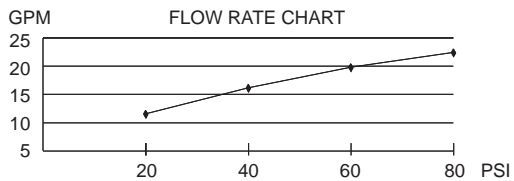

SINGLE HANDLE 3/4" VOLUME CONTROL VALVE ONLY

Description

- High flow 3/4" ceramic disc volume control
- Volume control, and shut off valve
- 3/4" FIP inlets and outlets

Flow & Valving

D135300BT

Available Colors & Finish

- Rough Brass

Standards

- ASME A112.18.1
- CSA B125
- ASME 1016
- Listed IAPMO/UPC

Warranty

Danze products are covered by a manufacturer's limited "lifetime" warranty for manufacturing defects.