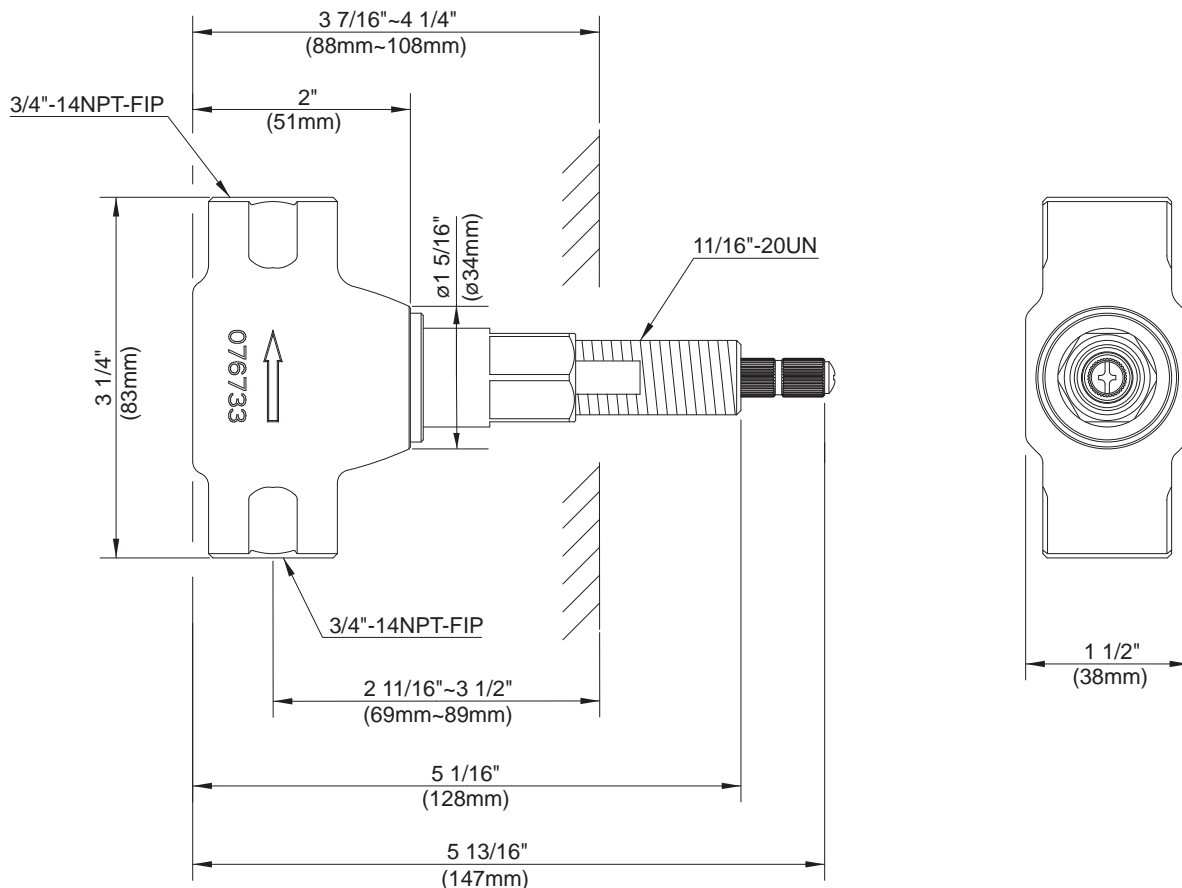

Specific Features: _____ Submitted Model No.: _____

SD135300BT/03-08.01