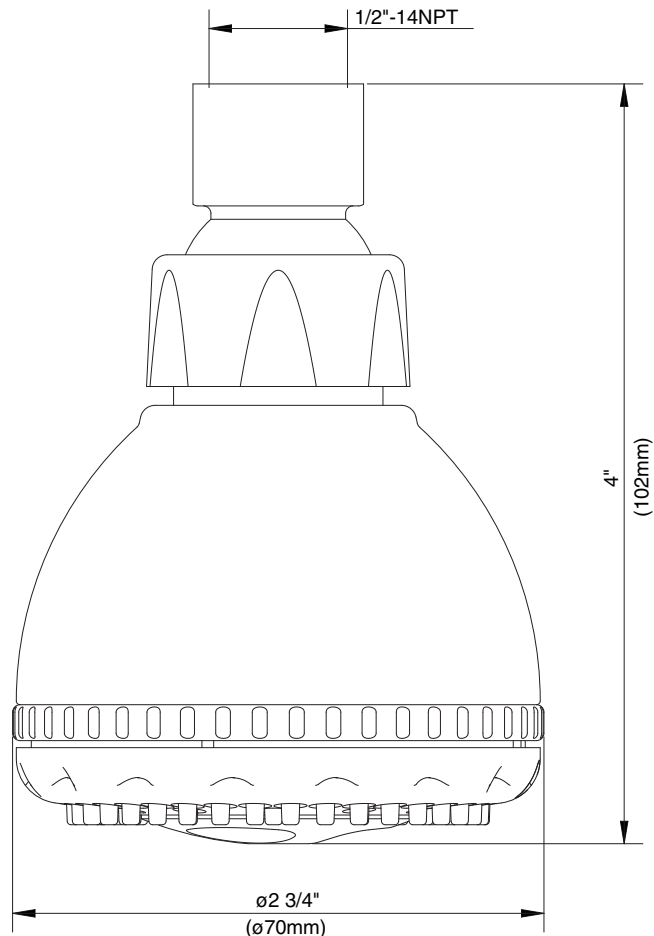

Specific Features: _____ Submitted Model No.: _____

SD411012/03-06.01