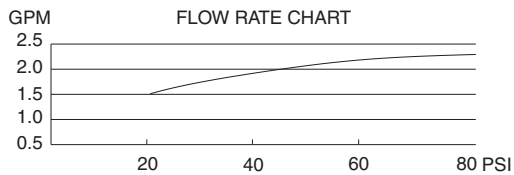

### 3" MULTI-FUNCTION SHOWERHEAD

#### Description

- 3" diameter showerhead with spray and massage settings

#### Flow Rate

- Conforms to Energy Policy Act of 1992 - maximum flow rate at 80psi of 2.5gpm.