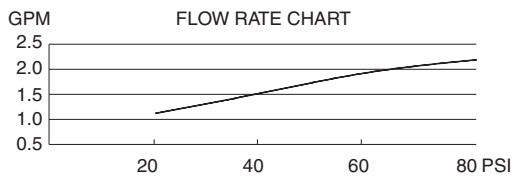

6" DELUXE BRASS SHOWERHEAD

Description

- 60 brass jets with flexible rubber tips for easy cleaning
- Multi-directional metal ball joint
- Detachable face for easy cleaning
- All brass construction

Flow & Valving

D451279

Available Colors & Finish

- Chrome
- Antique Copper (AC)
- Brushed Nickel (BN)
- Distressed Nickel (DN)
- Chrome with Polished Brass Accents (CPBV)
- Oil Rub Bronze (RB)

Flow Rate

- Conforms to Energy Policy Act of 1992 - maximum flow rate at 80psi of 2.5gpm.