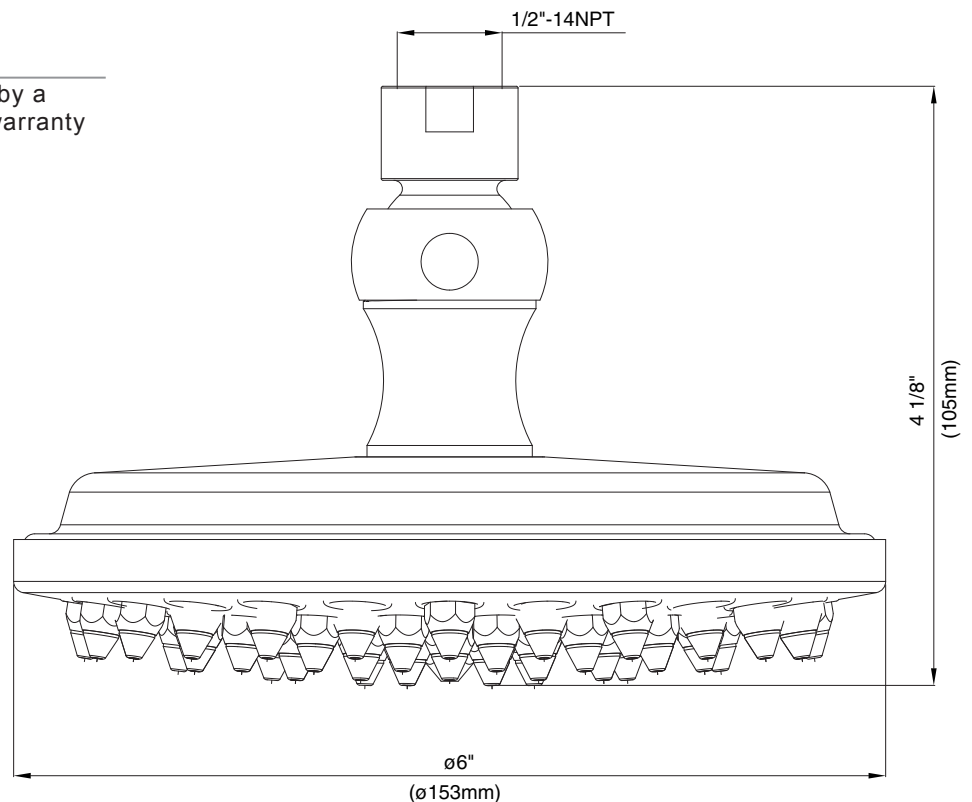

Specific Features: _____ Submitted Model No.: _____

SD451279/03-06.01