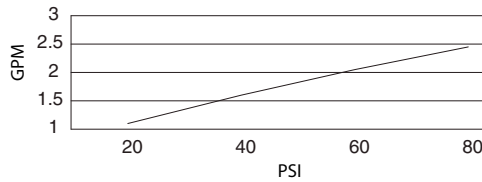

**SPECIFICATIONS**

**BELLEFLEUR® SINGLE HANDLE PULL-DOWN KITCHEN FAUCET**

**Model**

D454746 (Replaces D404546 series)

**Description**

- Ceramic disc valve
- 16 3/4" high spout, 9" spout length
- 2 function spray/aerated stream
- Twist control spray
- Quiet running hose with spring retraction
- Single hole mount

**Flow Rate**

**Standards**

- UPC/cUPC
- NSF 61-9
- Energy policy act of 1992

- ASME A112.18.1

- CSA B125

- Meets CA AB-1953

Less than 0.25% lead content

- ADA Accessibility Guidelines for Buildings and Facilities - 4.27.4 Controls and Mechanisms