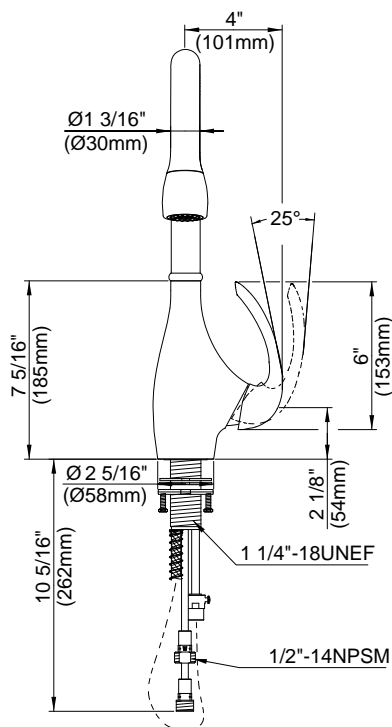

Warranty

Danze products are covered by a manufacturer's limited "lifetime" warranty for manufacturing defects.