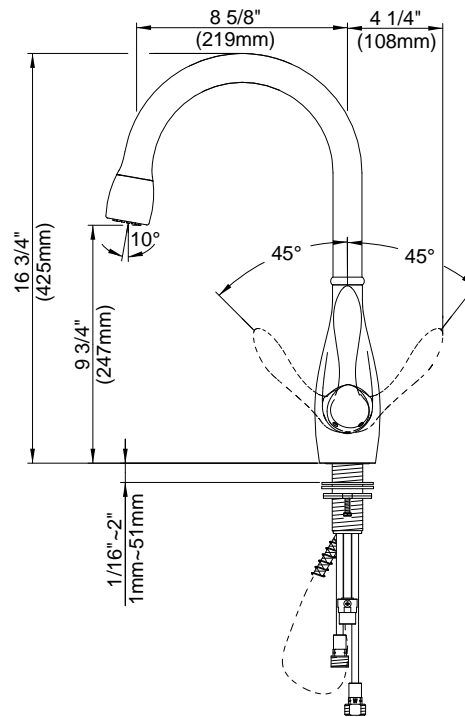

Warranty

Danze products are covered by a manufacturer's limited "lifetime" warranty for manufacturing defects.