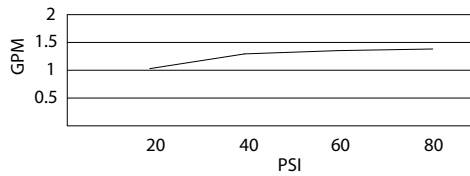

SPECIFICATIONS

BANNOCKBURN™ TWO HANDLE MINI-WIDESPREAD LAVATORY FAUCET

Model

D303056 (Replaces D307356 series)

Description

- Ceramic disc valve
- 5" high spout, 4" spout length
- Metal pop-up drain assembly
- 3 hole mount

Standards

- NSF 61-9
- Energy Policy Act of 1992

NSF/ANSI 372

- ASME A112.18.1M/A112.18.1
- NSF/ANSI 372
- CSA B125.1

- ADA Accessibility Guidelines for Buildings and Facilities - 4.27.4 Controls and Mechanisms

Warranty

Danze products are covered by a manufacturer's limited "lifetime" warranty for manufacturing defects.

Flow Rate

Finishes Available

- Chrome
- Other: Refer to Price List for additional finish