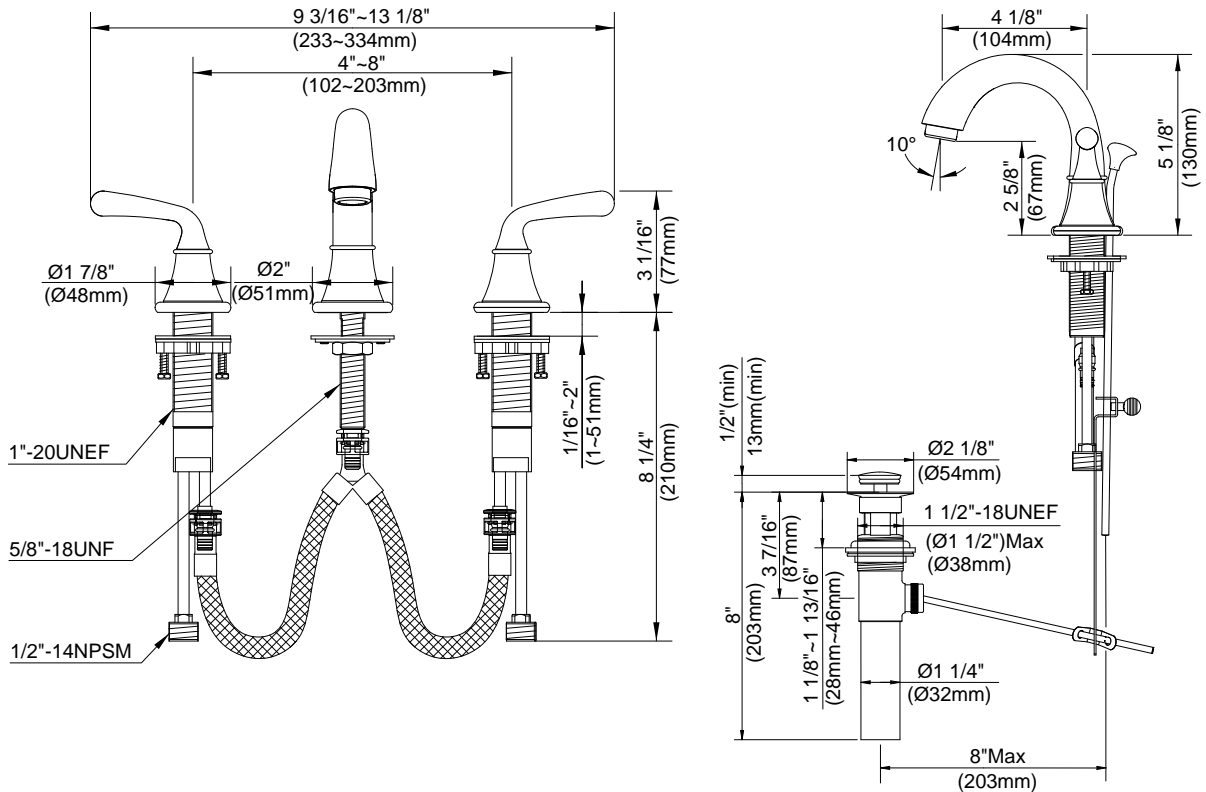

Submittal Information:

Job Name: _____
Contractor: _____

Location: _____
Contact #: _____