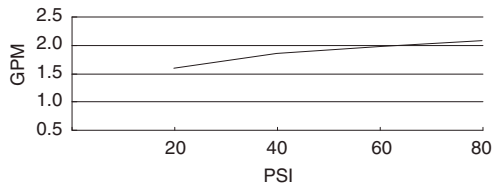

SPECIFICATIONS

MELROSE™ SINGLE HANDLE KITCHEN FAUCET

Model

D406112

Description

- Ceramic disc valve
- 7" high swivel spout, 9" spout length
- 3 hole mount with deck plate
- Extension Kits DA608016 provides an extra inch of extension in addition to the 1 ¼" maximum deck thickness allowed

Standards

- NSF 61-9
- Energy Policy Act of 1992

- ASME A112.18.1M/A112.18.1
- NSF/ANSI 372

- ADA Accessibility Guidelines for Buildings and Facilities - 4.27.4 Controls and Mechanisms

Warranty

Danze products are covered by a manufacturer's limited "lifetime" warranty for manufacturing defects.

Flow Rate

Finishes Available

- Chrome
- Other: Refer to Price List for additional finish