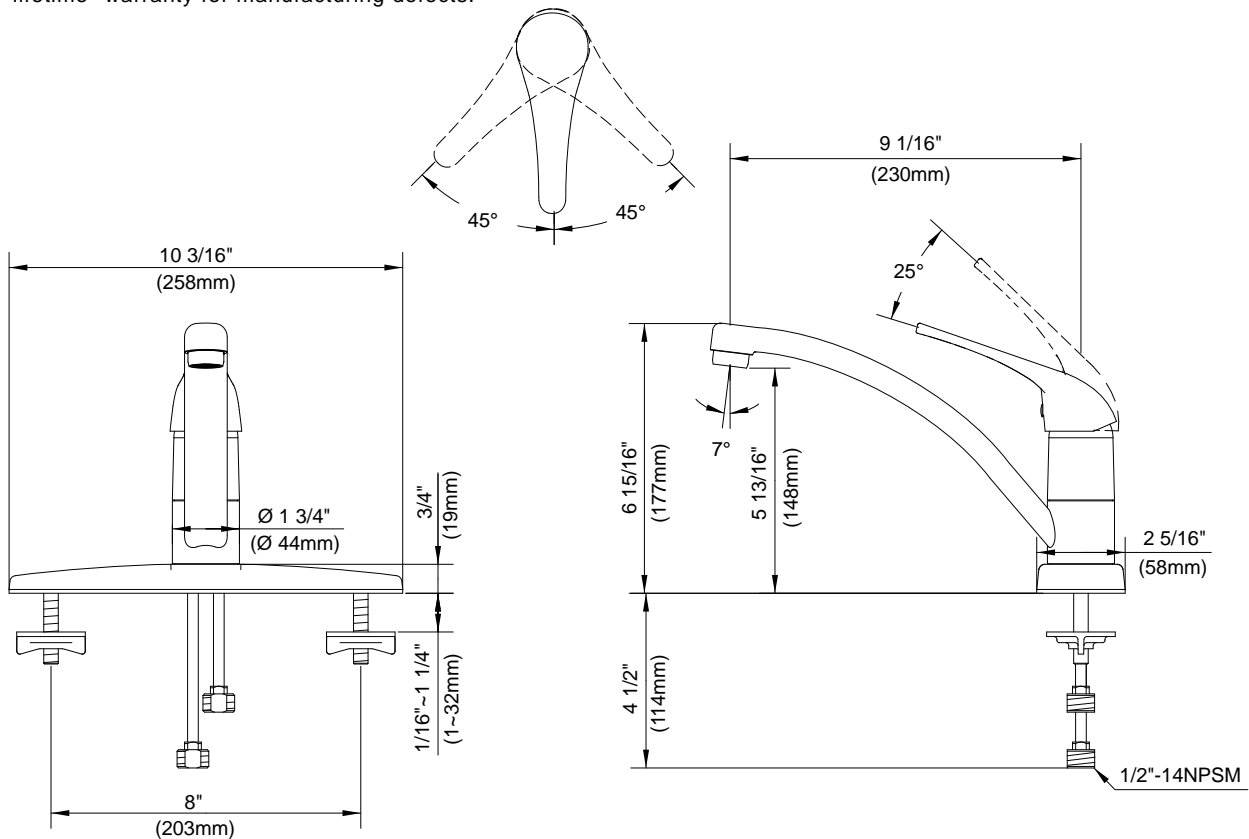

Submittal Information:

Job Name: _____
Contractor: _____

Location: _____
Contact #: _____