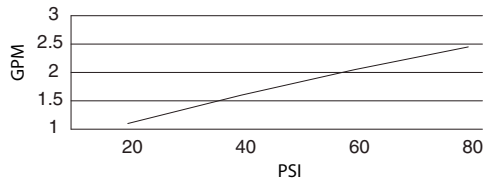

SPECIFICATIONS

FAIRMONT™ SINGLE HANDLE PULL-OUT KITCHEN FAUCET

Model

D455040

Description

- Ceramic disc valve
- 8 1/2" high spout, 9 1/4" spout length
- 3 function spout: spray/aerated stream/pause
- 1/2"-14NPS connection
- Quiet running hose with spring retraction
- Single hole mount

Standards

- UPC/cUPC
- NSF 61-9
- Energy policy act of 1992

- ASME A112.18.1

- CSA B125

- Meets CA AB-1953

Less than 0.25% lead content

- ADA Accessibility Guidelines for Buildings and Facilities - 4.27.4 Controls and Mechanisms

- State of Wisconsin Statutes & Administrative Code

Warranty

Danze products are covered by a manufacturer's limited "lifetime" warranty for manufacturing defects.

Flow Rate

Finishes Available

- Chrome
- Stainless Steel (SS)