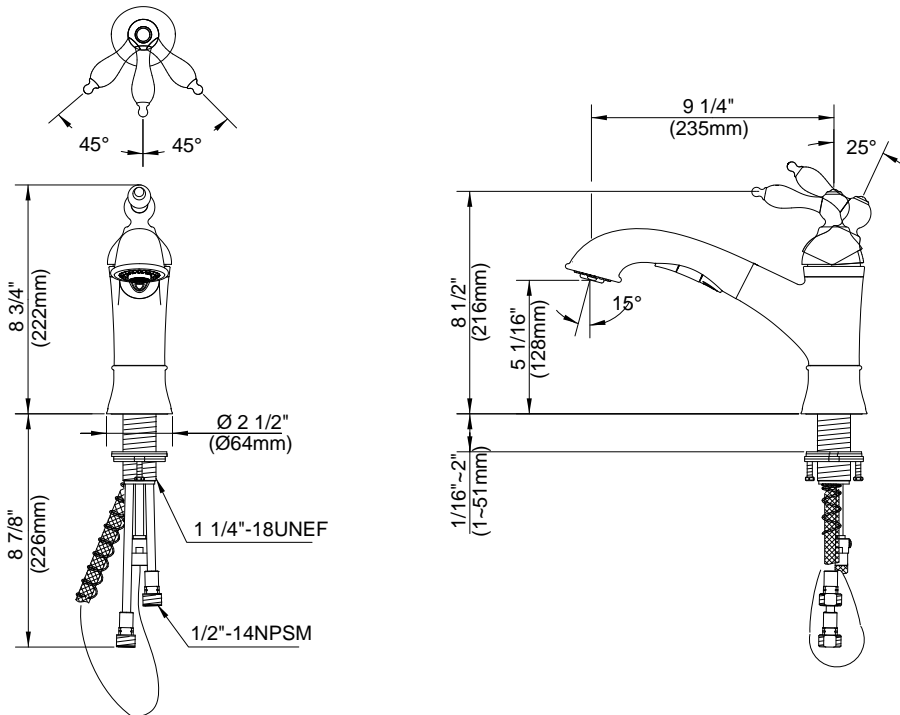

Submittal Information:

Job Name: _____
Contractor: _____

Location: _____
Contact #: _____