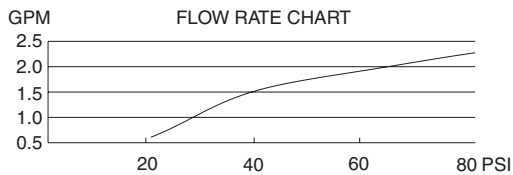

8" ANTIQUE BELL SHOWERHEAD

Description

- With 105 flex jet ports
- Easy to clean rubber spray tips
- Solid brass construction

Flow & Valving

D461192

Available Colors & Finish

- Chrome
- Brushed Nickel (BN)

Flow Rate

- Conforms to Energy Policy Act of 1992 - maximum flow rate at 80psi of 2.5gpm.

Standards

- Listed IAPMO/UPC
- CSA B125
- Energy policy act of 1992

Warranty

Danze showerheads are covered by a manufacturer's limited "lifetime" warranty for manufacturing defects.