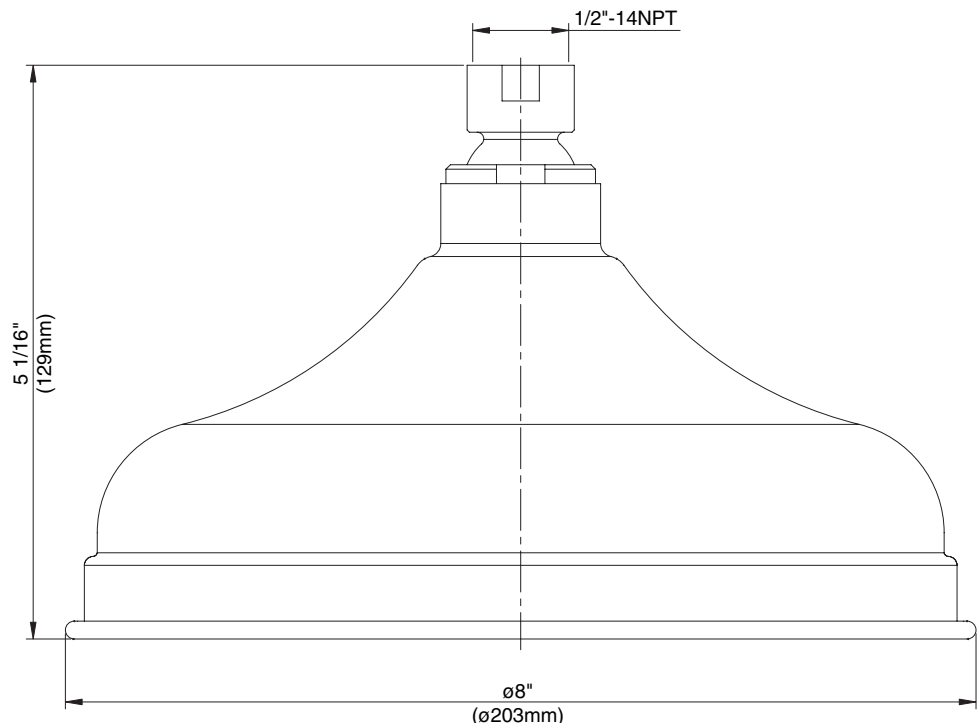

8" ANTIQUE BELL SHOWERHEAD

Description

- With 105 flex jet ports
- Easy to clean rubber spray tips
- Solid brass construction

Flow & Valving

D461192

Available Colors & Finish

- Chrome
- Brushed Nickel (BN)

Flow Rate

- Conforms to Energy Policy Act of 1992 - maximum flow rate at 80psi of 2.5gpm.

Standards

- Listed IAPMO/UPC
- CSA B125
- Energy policy act of 1992

Warranty

Danze showerheads are covered by a manufacturer's limited "lifetime" warranty for manufacturing defects.