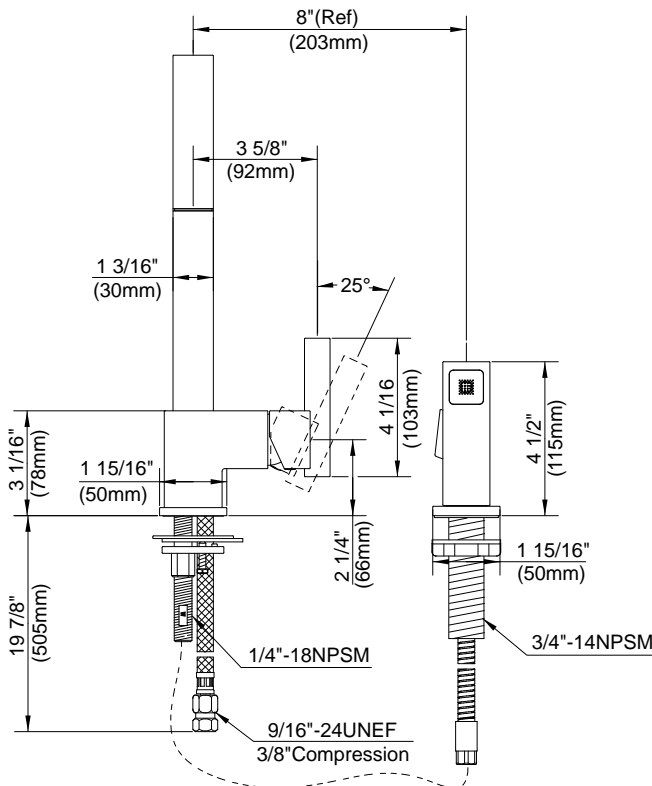

Submittal Information:

Job Name: _____
Contractor: _____

Location: _____
Contact #: _____