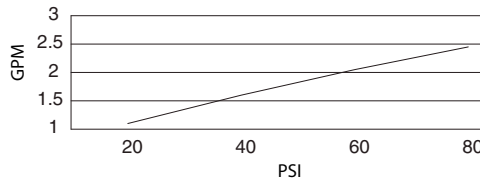

SPECIFICATIONS

SIRIUS™ SINGLE HANDLE KITCHEN FAUCET

Model

D401544 (Replaces D404244 series)

Description

- Ceramic disc valve
- 13 ½" high spout, 9" spout length
- Natural water stream
- Matching brass spray
- 2 hole mount

Standards

- UPC/cUPC
- NSF 61-9
- Energy policy act of 1992

- ASME A112.18.1

- CSA B125

- Meets CA AB-1953

Less than 0.25% lead content

- ADA Accessibility Guidelines for Buildings and Facilities - 4.27.4 Controls and Mechanisms

Flow Rate

Finishes Available

- Chrome
- Other: Refer to Price List for additional finish

Warranty

Danze products are covered by a manufacturer's limited "lifetime" warranty for manufacturing defects.