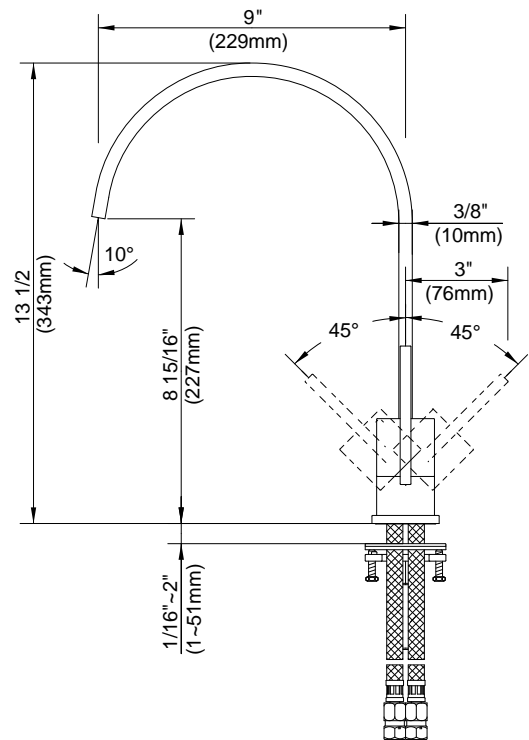

Submittal Information:

Job Name: _____
Contractor: _____

Location: _____
Contact #: _____