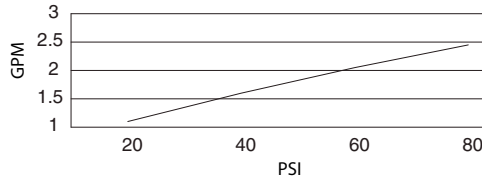

#### Description

- Ceramic disc valve
- 13" high swivel spout, 5 1/4" spout length
- Single hole mount

#### Standards

- UPC/cUPC
- NSF 61-9
- Energy policy act of 1992

- ASME A112.18.1

- CSA B125

- Meets CA AB-1953

Less than 0.25% lead content

- ADA Accessibility Guidelines for Buildings and Facilities - 4.27.4 Controls and Mechanisms

#### Flow Rate