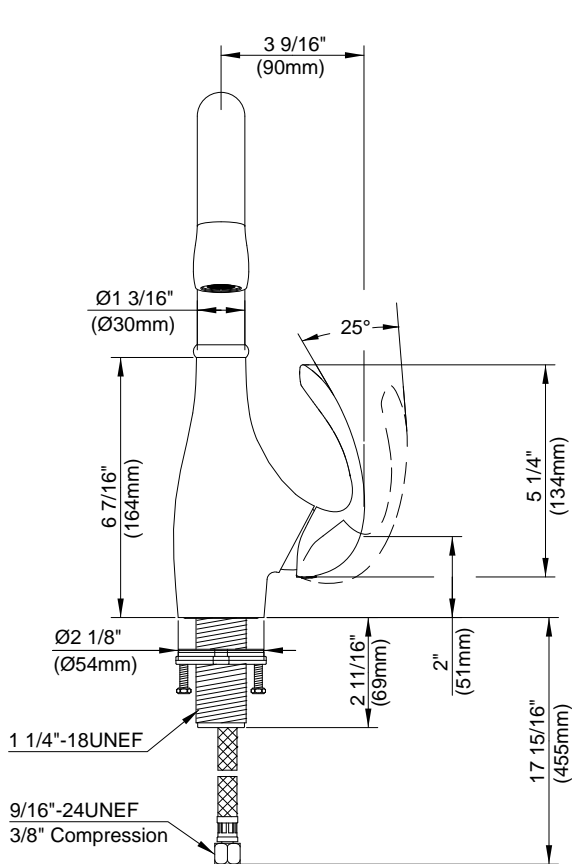

Submittal Information:

Job Name: _____
Contractor: _____

Location: _____
Contact #: _____