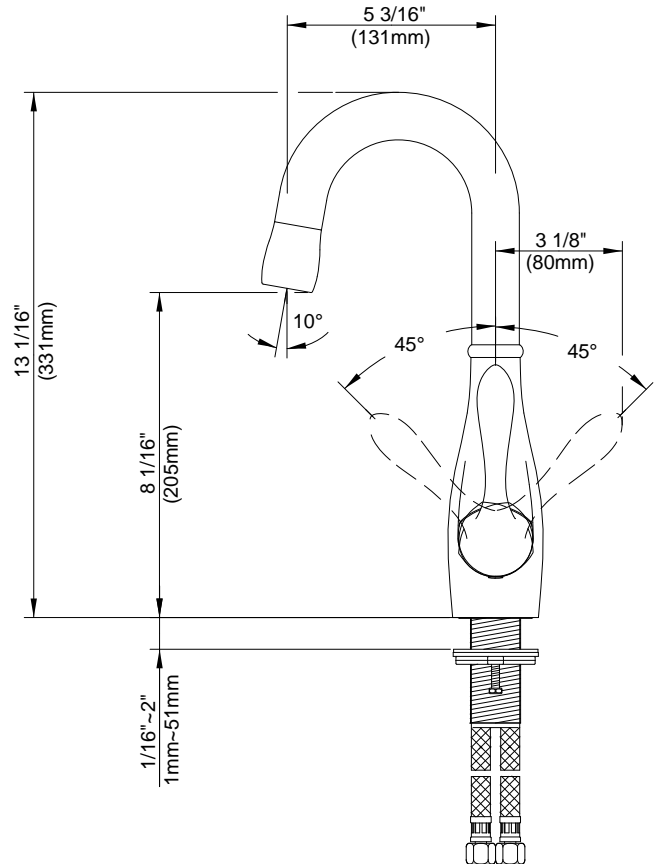

Submittal Information:

Job Name: _____
Contractor: _____

Location: _____
Contact #: _____