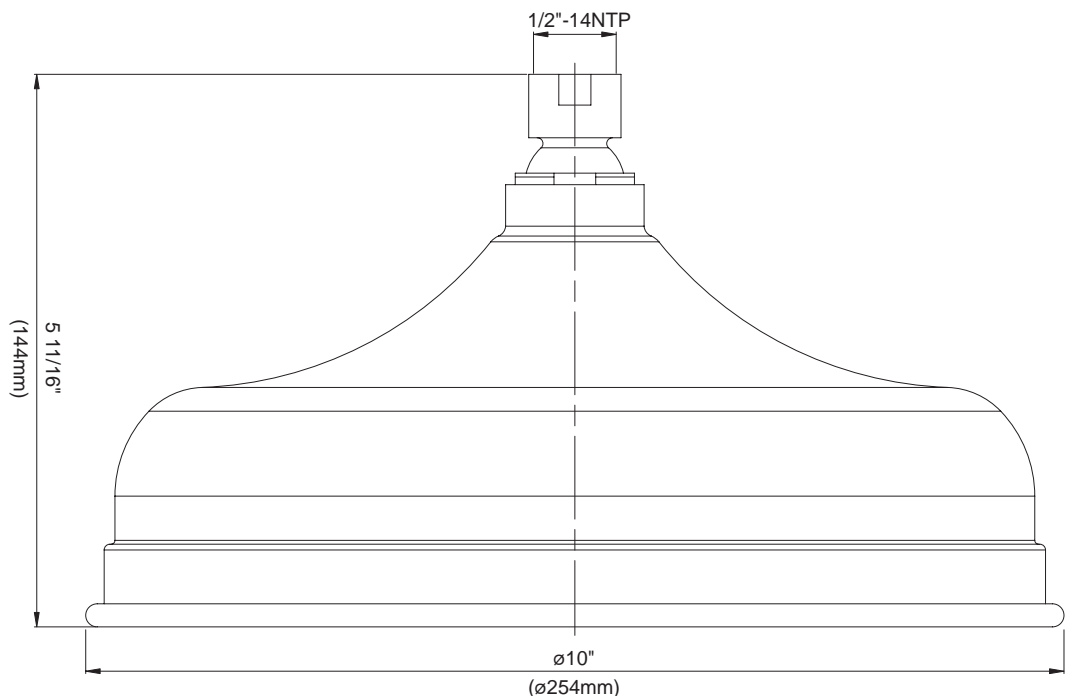

10" ANTIQUE BELL SHOWERHEAD

Description

- 140 flex jet ports
- Easy to clean rubber spray tips
- Solid brass construction

Flow & Valving

D461193

Available Colors & Finish

- Chrome
- Brushed Nickel (BN)

Flow Rate

- Conforms to Energy Policy Act of 1992 - maximum flow rate at 80psi of 2.5gpm.

Standards

- Listed IAPMO/UPC
- CSA B125
- Energy policy act of 1992

Warranty

Danze showerheads are covered by a manufacturer's limited "lifetime" warranty for manufacturing defects.