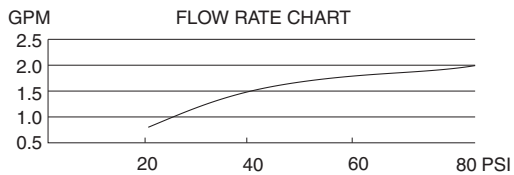

10" ANTIQUE BELL SHOWERHEAD

Description

- 140 flex jet ports
- Easy to clean rubber spray tips
- Solid brass construction

Flow & Valving

D461193

Available Colors & Finish

- Chrome
- Brushed Nickel (BN)

Flow Rate

- Conforms to Energy Policy Act of 1992 - maximum flow rate at 80psi of 2.5gpm.

Standards

- Listed IAPMO/UPC
- CSA B125
- Energy policy act of 1992

Warranty

Danze showerheads are covered by a manufacturer's limited "lifetime" warranty for manufacturing defects.