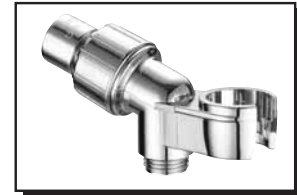

D488210 - Shower Arm Mount

Available Colors & Finish

- Chrome
- Antique Copper (AC)
- Brushed Nickel (BN)
- Satin Black (BS)
- Oil Rub Bronze (RB)