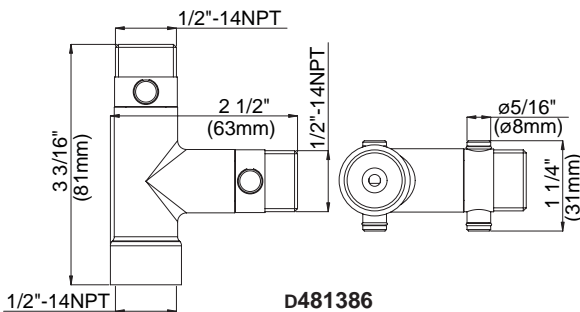

SHOWERHEAD ACCESSORIES

Description

- Diverters allow a two-showerhead installation

Standards

- Listed IAPMO/UPC
- CSA B125
- Energy policy act of 1992

Warranty

Danze products are covered by a manufacturer's limited "lifetime" warranty for manufacturing defects.

Available Colors & Finish

- Chrome
- Brushed Nickel (BN)
- Polished Brass (PBV)

Available Colors & Finish

- Chrome
- Brushed Nickel (BN)
- Polished Brass (PBV)

Available Colors & Finish

- Chrome
- Antique Copper (AC)
- Brushed Nickel (BN)
- Satin Black (BS)
- Distressed Nickel (DN)
- Oil Rub Bronze (RB)

Available Colors & Finish

- Chrome
- Antique Copper (AC)
- Brushed Nickel (BN)
- Satin Black (BS)
- Oil Rub Bronze (RB)

D481386

D493932

Specific Features: _____ Submitted Model No.: _____