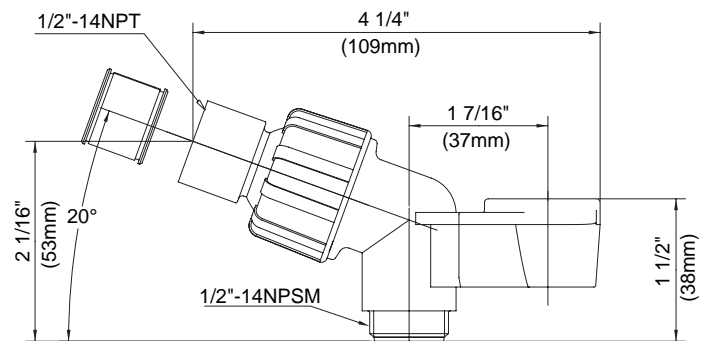

SHOWERHEAD ACCESSORIES

Description

- Diverters allow a two-showerhead installation

Standards

- Listed IAPMO/UPC
- CSA B125
- Energy policy act of 1992

Warranty

Danze products are covered by a manufacturer's limited "lifetime" warranty for manufacturing defects.

Available Colors & Finish

- Chrome
- Brushed Nickel (BN)
- Polished Brass (PBV)

Available Colors & Finish

- Chrome
- Brushed Nickel (BN)
- Polished Brass (PBV)

Available Colors & Finish

- Chrome
- Antique Copper (AC)
- Brushed Nickel (BN)
- Satin Black (BS)
- Distressed Nickel (DN)
- Oil Rub Bronze (RB)

Available Colors & Finish

- Chrome
- Antique Copper (AC)
- Brushed Nickel (BN)
- Satin Black (BS)
- Oil Rub Bronze (RB)

D488210

D493932

Specific Features: _____ Submitted Model No.: _____