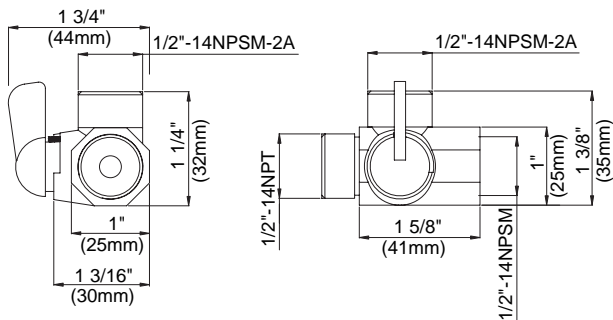

SHOWERHEAD ACCESSORIES

Description

- Diverters allow a two-showerhead installation

Standards

- Listed IAPMO/UPC
- CSA B125
- Energy policy act of 1992

Warranty

Danze products are covered by a manufacturer's limited "lifetime" warranty for manufacturing defects.

Available Colors & Finish

- Chrome
- Brushed Nickel (BN)
- Polished Brass (PBV)

Available Colors & Finish

- Chrome
- Brushed Nickel (BN)
- Polished Brass (PBV)

Available Colors & Finish

- Chrome
- Antique Copper (AC)
- Brushed Nickel (BN)
- Satin Black (BS)
- Distressed Nickel (DN)
- Oil Rub Bronze (RB)

Available Colors & Finish

- Chrome
- Antique Copper (AC)
- Brushed Nickel (BN)
- Satin Black (BS)
- Oil Rub Bronze (RB)

D488235

D493932

Specific Features: _____ Submitted Model No.: _____