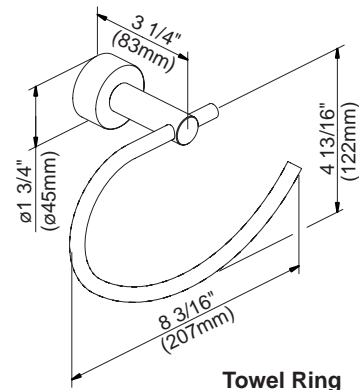

#### Available Finishes

- Chrome
- Brushed Nickel (BN)

D446412 - 18" Towel Bar  
D446422 - 24" Towel Bar

D446612 - 24" Double Towel Bar

D446161 - Robe Hook

D446232 - Toilet Paper Holder

D446121 - Towel Ring