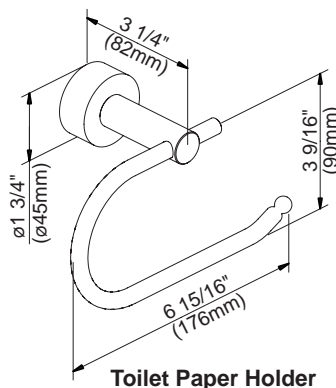

#### Available Finishes

- Chrome
- Brushed Nickel (BN)

D446412 - 18" Towel Bar  
D446422 - 24" Towel Bar

D446612 - 24" Double Towel Bar

D446161 - Robe Hook

D446232 - Toilet Paper Holder

D446121 - Towel Ring