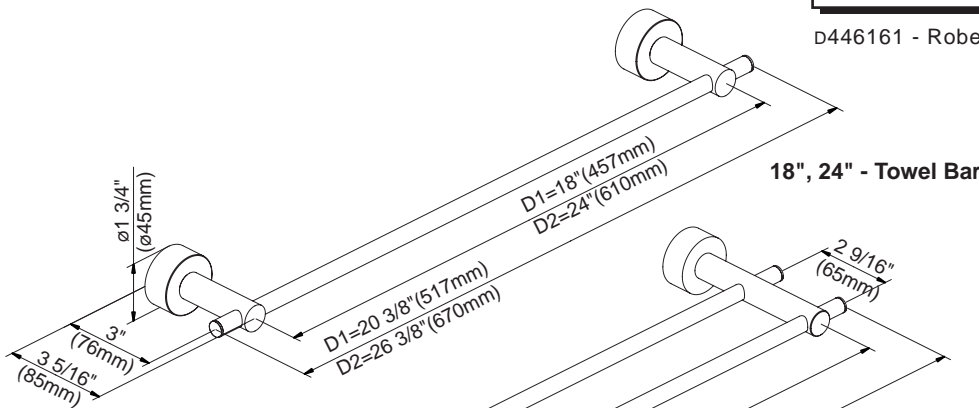

#### Available Finishes

- Chrome
- Brushed Nickel (BN)

D446412 - 18" Towel Bar  
D446422 - 24" Towel Bar

D446612 - 24" Double Towel Bar

D446161 - Robe Hook

D446232 - Toilet Paper Holder

D446121 - Towel Ring