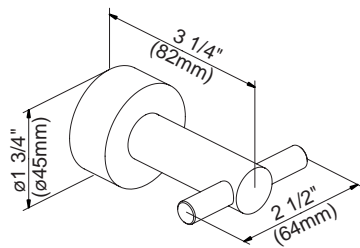

#### Available Finishes

- Chrome
- Brushed Nickel (BN)

D446412 - 18" Towel Bar  
D446422 - 24" Towel Bar

D446612 - 24" Double Towel Bar

D446161 - Robe Hook

D446232 - Toilet Paper Holder

D446121 - Towel Ring