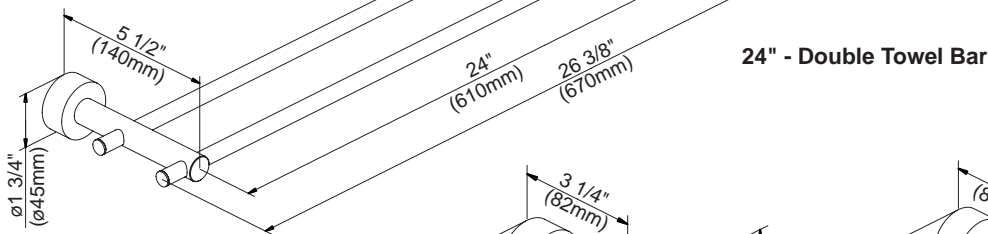

#### Available Finishes

- Chrome
- Brushed Nickel (BN)

D446412 - 18" Towel Bar  
D446422 - 24" Towel Bar

D446612 - 24" Double Towel Bar

D446161 - Robe Hook

D446232 - Toilet Paper Holder

D446121 - Towel Ring