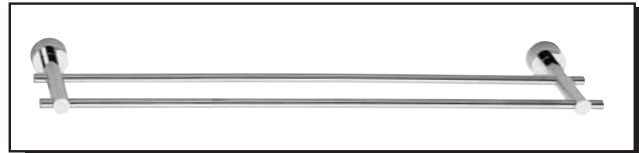

#### Description

- Sleek modern design
- Matches PARMA™ collection
- Mounting hardware provided
- All brass construction

#### Available Finishes

- Chrome
- Brushed Nickel (BN)

D446412 - 18" Towel Bar  
D446422 - 24" Towel Bar

D446612 - 24" Double Towel Bar

D446161 - Robe Hook

D446232 - Toilet Paper Holder

D446121 - Towel Ring