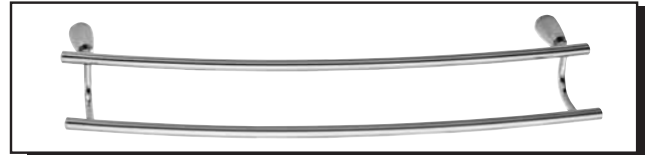

#### Description

- Sleek contemporary style with a two-tone finish
- Matches SONORA™ collection
- Mounting hardware provided
- All brass construction

#### Available Finishes

- Chrome
- Brushed Nickel (BN)
- Chrome w/Satin Nickel Accents (CSN)

D442411 - 18" Towel Bar  
D442421 - 24" Towel Bar

D442611 - 24" Double Towel Bar

D442231 - Toilet Paper Holder

D442121 - Towel Ring