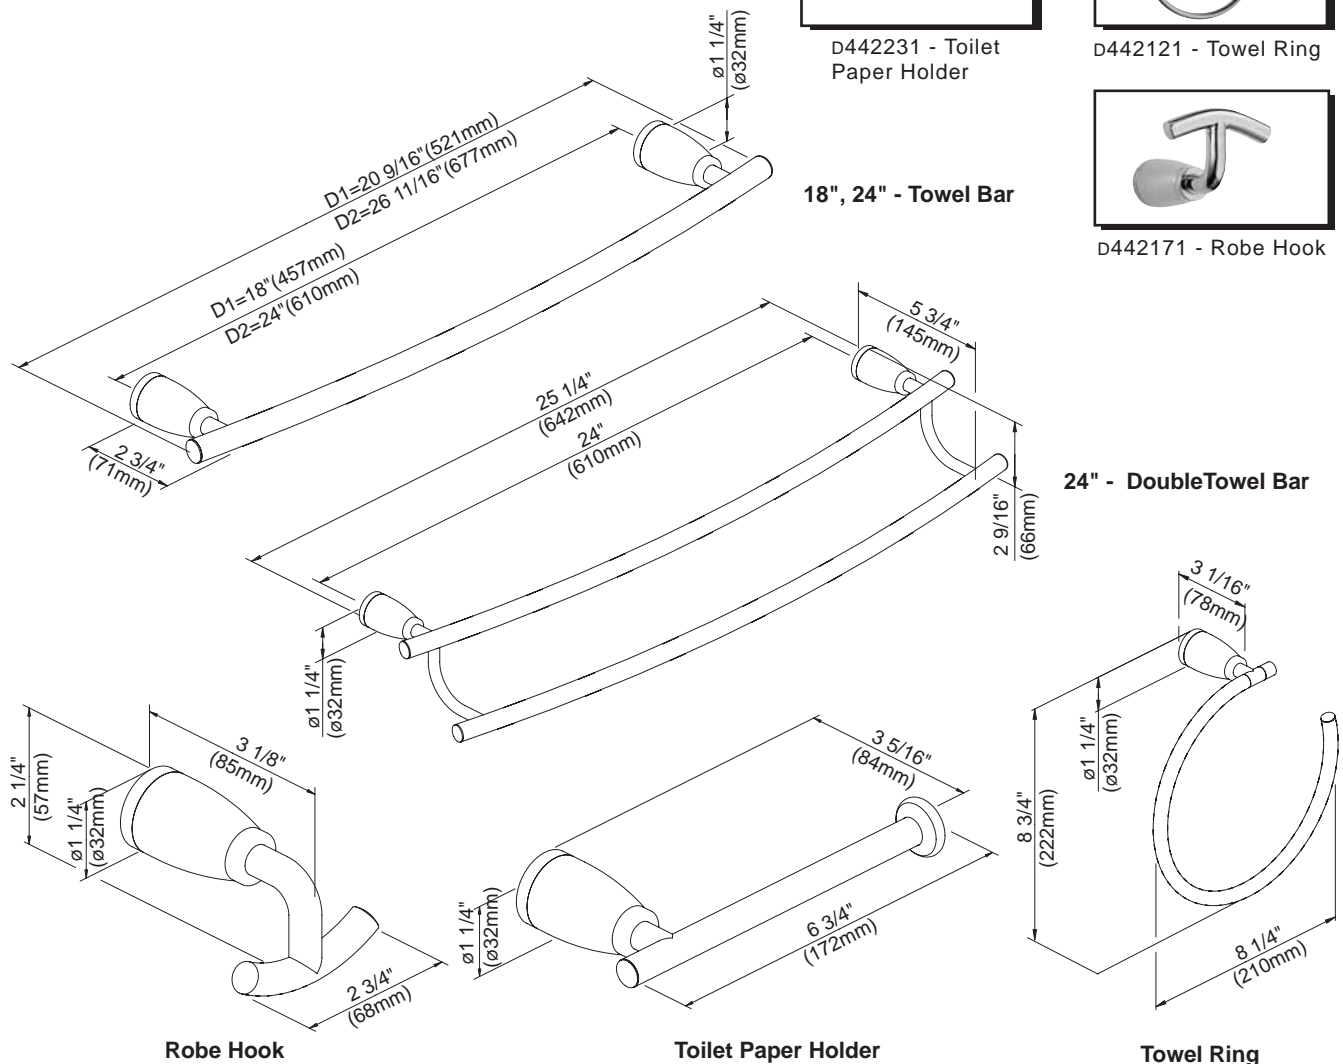

#### Available Finishes

- Chrome
- Brushed Nickel (BN)
- Chrome w/Satin Nickel Accents (CSN)

D442411 - 18" Towel Bar  
D442421 - 24" Towel Bar

D442611 - 24" Double Towel Bar

D442231 - Toilet Paper Holder

D442121 - Towel Ring

D442171 - Robe Hook

Specific Features: \_\_\_\_\_ Submitted Model No.: \_\_\_\_\_