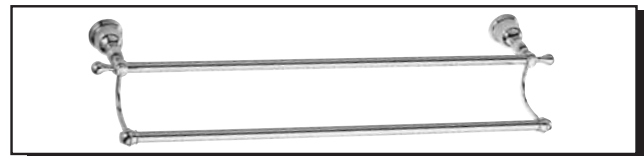

OPULENCE™ BATH ACCESSORY COLLECTION

Description

- Popular Victorian inspired design
- Matches OPULENCE™ collection
- Mounting hardware provided
- All brass construction

Warranty

Danze bath accessories are covered by a manufacturer's limited "lifetime" warranty for manufacturing defects.

Available Finishes

- Chrome
- Antique Copper (AC)
- Brushed Nickel (BN)
- Satin Black (BS)
- Polished Brass (PBV)
- Polished Nickel (PNV)
- Oil Rub Bronze (RB)

D443411 - 18" Towel Bar
D443421 - 24" Towel Bar

D443611 - 24" Double Towel Bar

D443171 - Robe Hook

D442251 - Toilet Paper Holder

D442111 - Towel Ring

Specific Features: _____ Submitted Model No.: _____