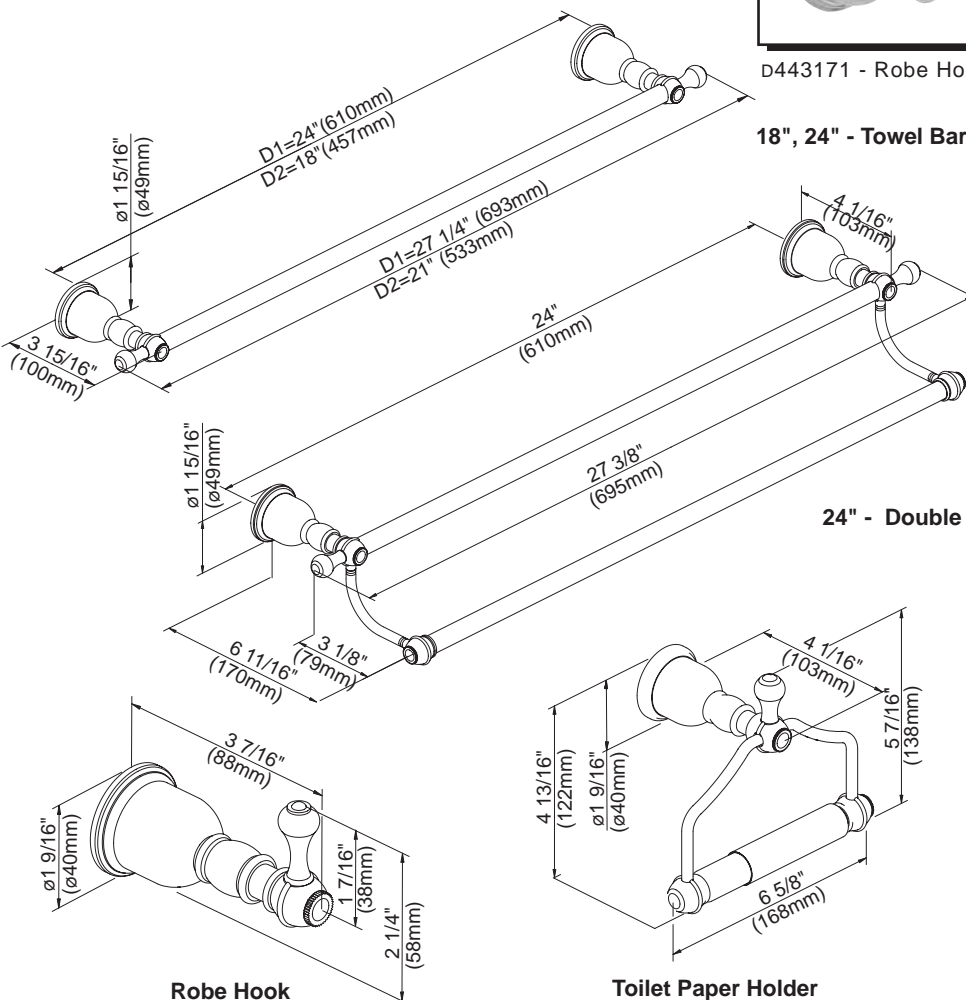

Available Finishes

- Chrome
- Antique Copper (AC)
- Brushed Nickel (BN)
- Satin Black (BS)
- Polished Brass (PBV)
- Polished Nickel (PNV)
- Oil Rub Bronze (RB)

D443411 - 18" Towel Bar
D443421 - 24" Towel Bar

D443611 - 24" Double Towel Bar

D443171 - Robe Hook

D442251 - Toilet Paper Holder

D442111 - Towel Ring

Specific Features: _____ Submitted Model No.: _____