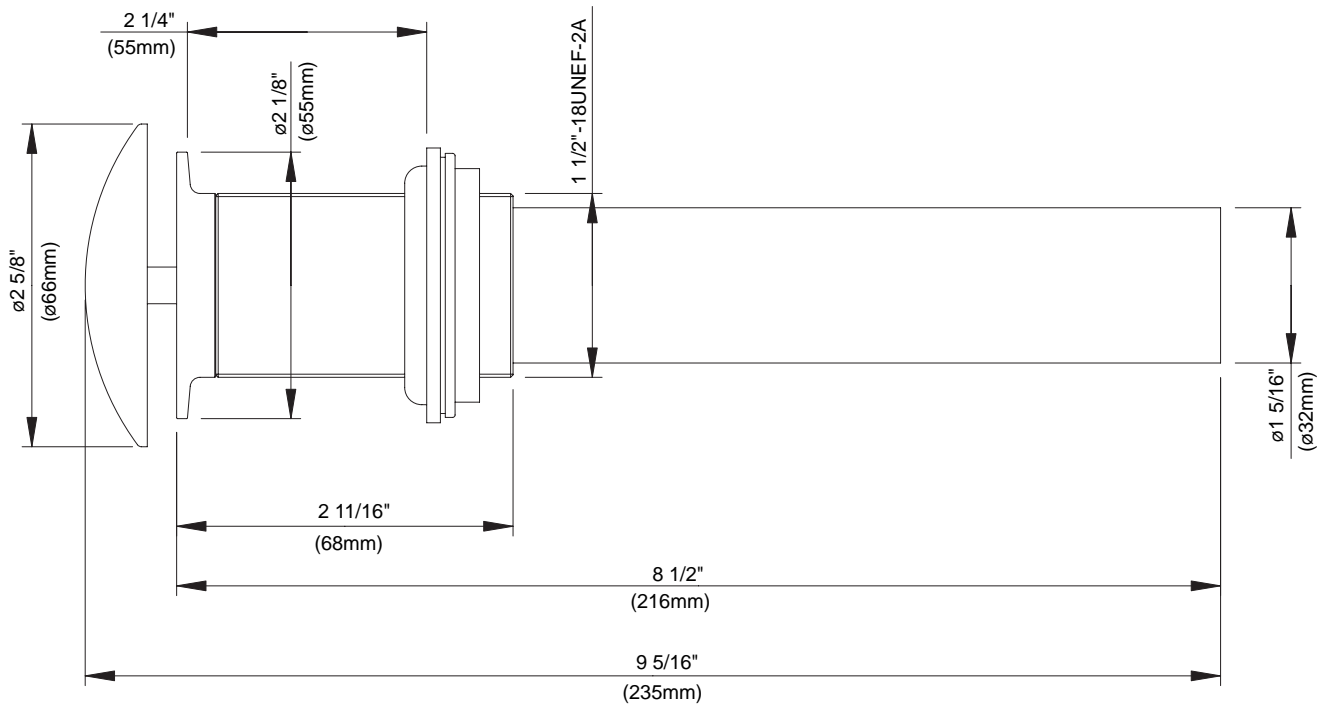

1 1/4" DRAIN WITHOUT OVERFLOW WITH COVER AND GRID STRAINER

Description

- Lavatory drain with grid strainer and decorative cover for lavatory sinks without overflow.

Standards

- CSA B125

Warranty

Danze products are covered by a manufacturer's limited "lifetime" warranty for manufacturing defects.

d495082

Available Colors & Finish

- Chrome
- Antique Copper (AC)
- Brushed Nickel (BN)
- Polished Brass (PBV)
- Oil Rub Bronze (RB)

Specific Features: _____ Submitted Model No.: _____

SD495082/03-06.01